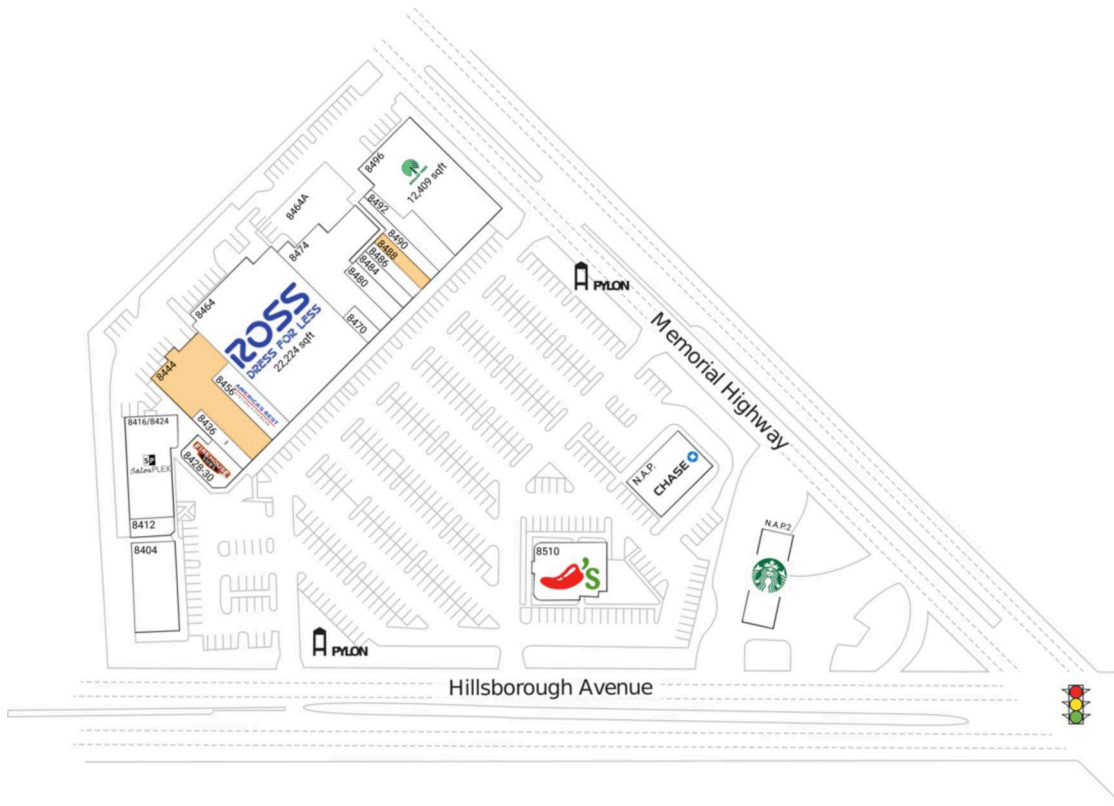

Ross Plaza

Tampa-St. Petersburg-Clearwater, FL

27.996, -82.5796
8404 West Hillsborough Avenue | Tampa, FL 33615

Available Space

8444	7,000 SF
8488	1,200 SF

Current Retailers

N.A.P.	Chase	4,500 SF
N.A.P.2	Starbucks	0 SF
8404	Pho Quyen	5,300 SF
8412	Pita's	1,100 SF
8416/	SalonPlex	2,085 SF
8424		
8428-30	Firehouse Subs	2,362 SF
8436	Wingstop	1,275 SF
8456	America's Best Contacts & Eyeglasses	3,000 SF
8464	Ross Dress For Less	22,224 SF
8464A	Ross Dress For Less(Mezzanine)	678 SF
8470	Rosey Nails	750 SF
8474	A Child's World Learning Academy	8,000 SF
8480	Mundo De Fajas	1,600 SF
8484	Estrella Insurance	1,150 SF
8486	Majority	1,290 SF
8490	Chinese Wok	1,600 SF
8492	Xpress Mobile Repair & More	1,720 SF
8496	Dollar Tree	12,409 SF
8510	Chili's Grill & Bar	5,693 SF