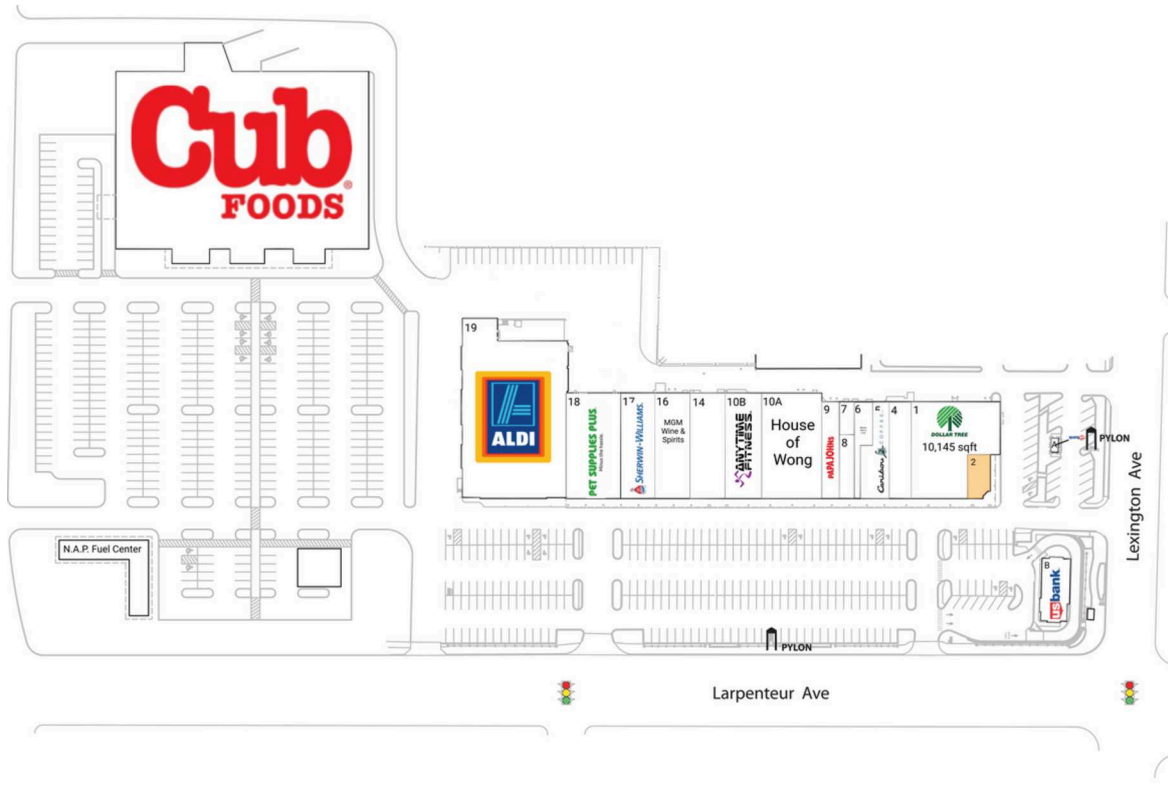

Roseville Center

Minneapolis-St. Paul-Bloomington, MN-WI

44.9926, -93.1495
1135 Larpenteur Avenue W | Roseville, MN 55113-6335

Available Space

2 1,000 SF

Current Retailers

A	US Bank	400 SF
B	US Bank	2,200 SF
N.A.P.	Cub Foods	0 SF
1	Dollar Tree	10,145 SF
4	The Original Malt Shop	2,750 SF
5	Caribou Coffee Company	3,313 SF
6	Moore Hair To Love	1,070 SF
7	Art's Barber Shop	860 SF
8	Expert Nails	1,013 SF
9	Papa John's	2,200 SF
10A	House Of Wong	7,000 SF
10B	Anytime Fitness	5,000 SF
14	Dreamers Vault Games	4,800 SF
16	MGM Wine & Spirits	4,800 SF
17	Sherwin-Williams	4,722 SF
18	Pet Supplies Plus	7,147 SF
19	ALDI	22,418 SF