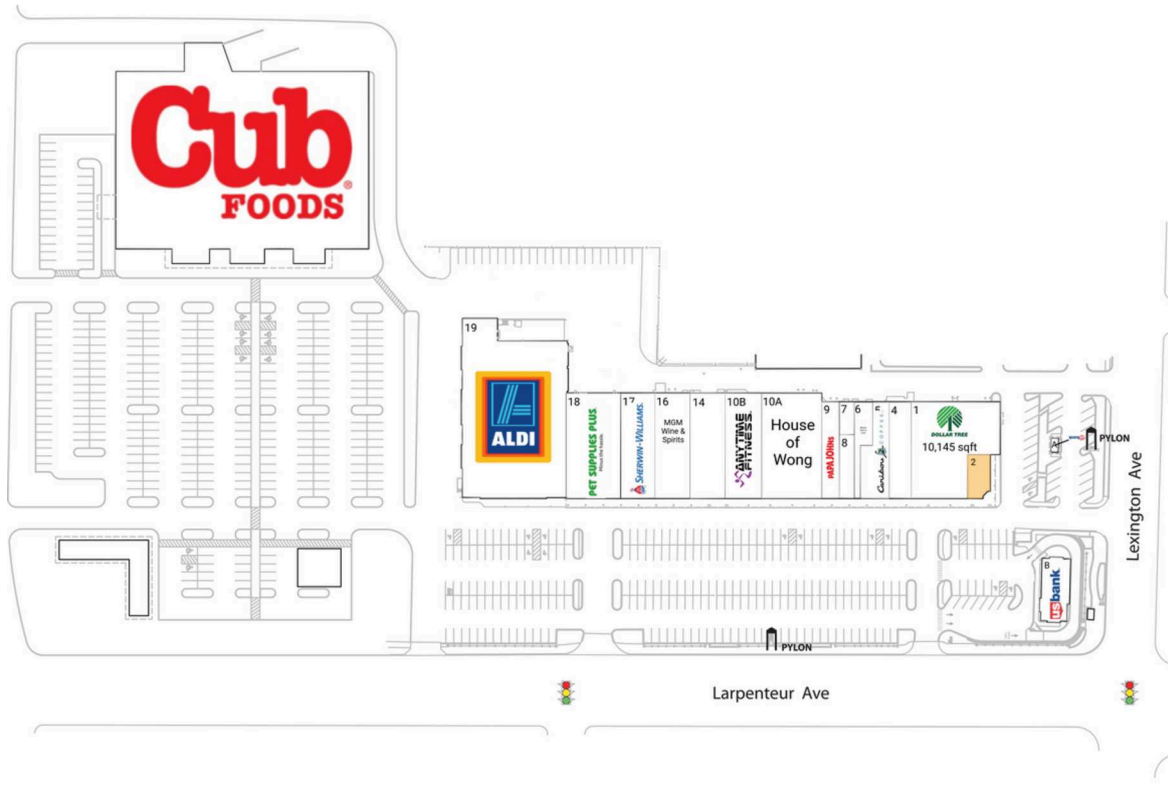

# Roseville Center

Minneapolis-St. Paul-Bloomington, MN-WI

44.9926, -93.1495

1135 Larpenteur Avenue W | Roseville, MN 55113-6335

## Available Space

2 1,000 SF

## Current Retailers

|        |                        |           |
|--------|------------------------|-----------|
| A      | US Bank                | 400 SF    |
| B      | US Bank                | 2,200 SF  |
| N.A.P. | Cub Foods              | 0 SF      |
| 1      | Dollar Tree            | 10,145 SF |
| 4      | The Original Malt Shop | 2,750 SF  |
| 5      | Caribou Coffee Company | 3,313 SF  |
| 6      | Moore Hair To Love     | 1,070 SF  |
| 7      | Art's Barber Shop      | 860 SF    |
| 8      | Expert Nails           | 1,013 SF  |
| 9      | Papa John's            | 2,200 SF  |
| 10A    | House Of Wong          | 7,000 SF  |
| 10B    | Anytime Fitness        | 5,000 SF  |
| 14     | Dreamers Vault Games   | 4,800 SF  |
| 16     | MGM Wine & Spirits     | 4,800 SF  |
| 17     | Sherwin-Williams       | 4,722 SF  |
| 18     | Pet Supplies Plus      | 7,147 SF  |
| 19     | ALDI                   | 22,418 SF |