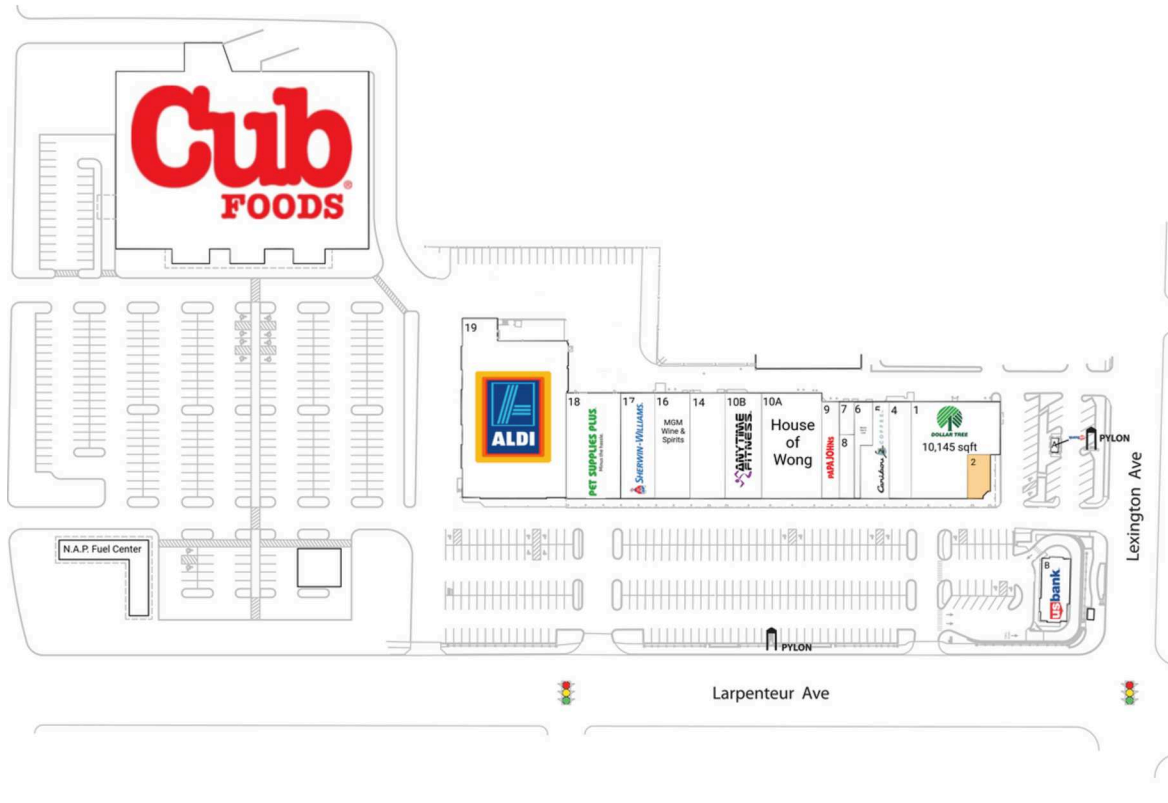

Roseville Center

Minneapolis-St. Paul-Bloomington, MN-WI

44.9926, -93.1495
1135 Larpenteur Avenue W | Roseville, MN 55113-6335

Available Space

2 1,000 SF

Current Retailers

A	US Bank	400 SF
B	US Bank	2,200 SF
N.A.P.	Cub Foods	0 SF
1	Dollar Tree	10,145 SF
4	The Original Malt Shop	2,750 SF
5	Caribou Coffee Company	3,313 SF
6	Moore Hair To Love	1,070 SF
7	Art's Barber Shop	860 SF
8	Expert Nails	1,013 SF
9	Papa John's	2,200 SF
10A	House Of Wong	7,000 SF
10B	Anytime Fitness	5,000 SF
14	Dreamers Vault Games	4,800 SF
16	MGM Wine & Spirits	4,800 SF
17	Sherwin-Williams	4,722 SF
18	Pet Supplies Plus	7,147 SF
19	ALDI	22,418 SF