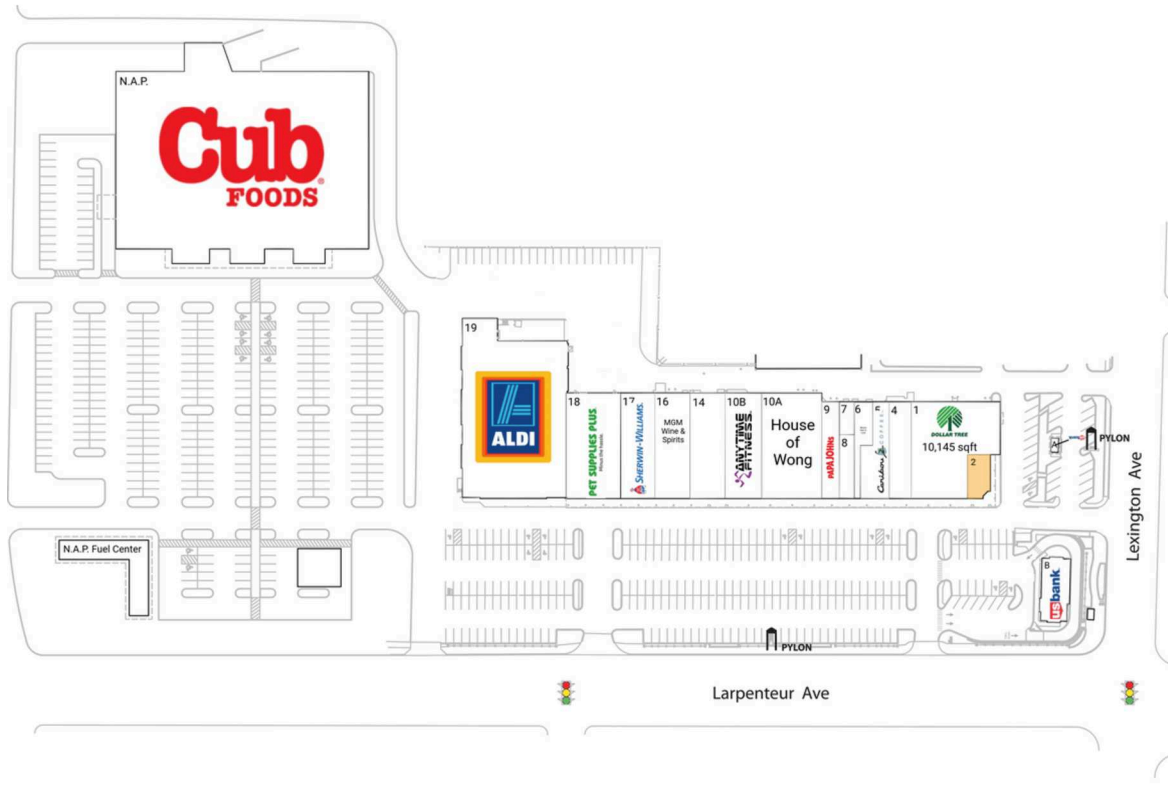

Roseville Center

Minneapolis-St. Paul-Bloomington, MN-WI

44.9926, -93.1495

1135 Larpenteur Avenue W | Roseville, MN 55113-6335

Available Space

2 1,000 SF

Current Retailers

A	US Bank	400 SF
B	US Bank	2,200 SF
N.A.P.	Cub Foods	0 SF
1	Dollar Tree	10,145 SF
4	The Original Malt Shop	2,750 SF
5	Caribou Coffee Company	3,313 SF
6	Moore Hair To Love	1,070 SF
7	Art's Barber Shop	860 SF
8	Expert Nails	1,013 SF
9	Papa John's	2,200 SF
10A	House Of Wong	7,000 SF
10B	Anytime Fitness	5,000 SF
14	Dreamers Vault Games	4,800 SF
16	MGM Wine & Spirits	4,800 SF
17	Sherwin-Williams	4,722 SF
18	Pet Supplies Plus	7,147 SF
19	ALDI	22,418 SF