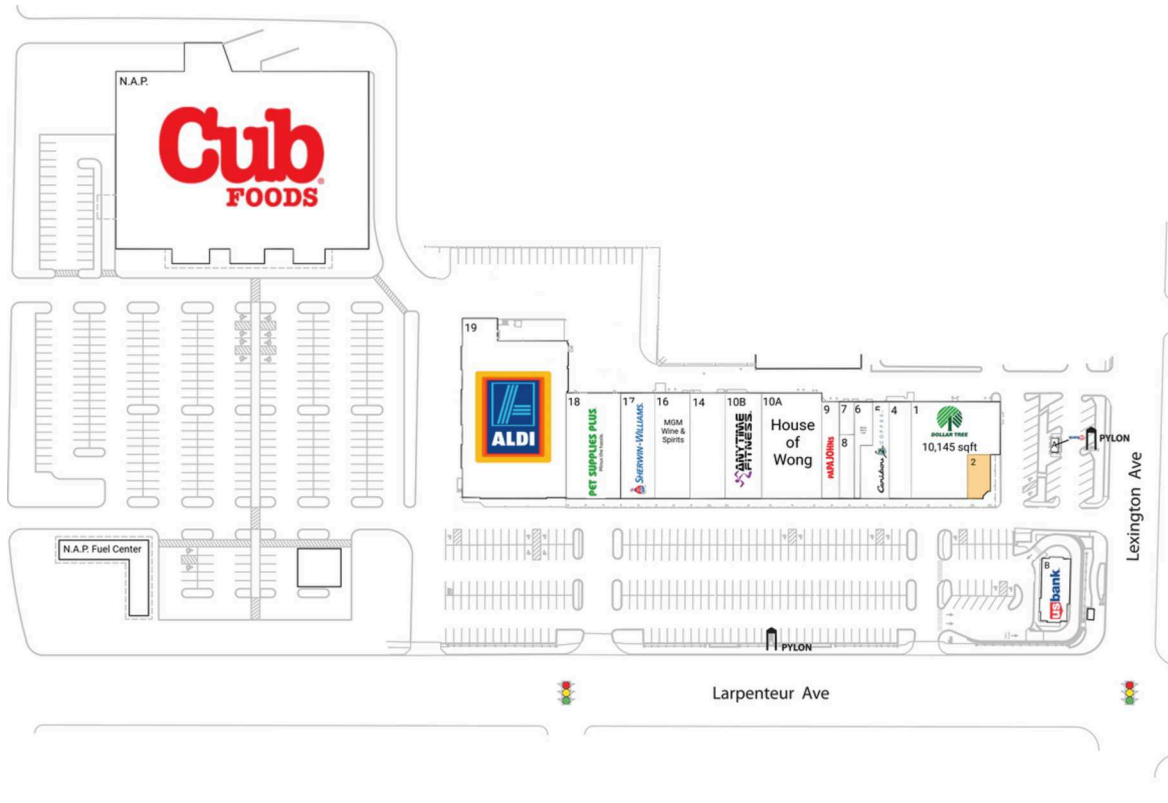

# Roseville Center

Minneapolis-St. Paul-Bloomington, MN-WI

44.9926, -93.1495

1135 Larpenteur Avenue W | Roseville, MN 55113-6335

## Available Space

2 1,000 SF

## Current Retailers

A	US Bank	400 SF
B	US Bank	2,200 SF
N.A.P.	Cub Foods	0 SF
1	Dollar Tree	10,145 SF
4	The Original Malt Shop	2,750 SF
5	Caribou Coffee Company	3,313 SF
6	Moore Hair To Love	1,070 SF
7	Art's Barber Shop	860 SF
8	Expert Nails	1,013 SF
9	Papa John's	2,200 SF
10A	House Of Wong	7,000 SF
10B	Anytime Fitness	5,000 SF
14	Dreamers Vault Games	4,800 SF
16	MGM Wine & Spirits	4,800 SF
17	Sherwin-Williams	4,722 SF
18	Pet Supplies Plus	7,147 SF
19	ALDI	22,418 SF