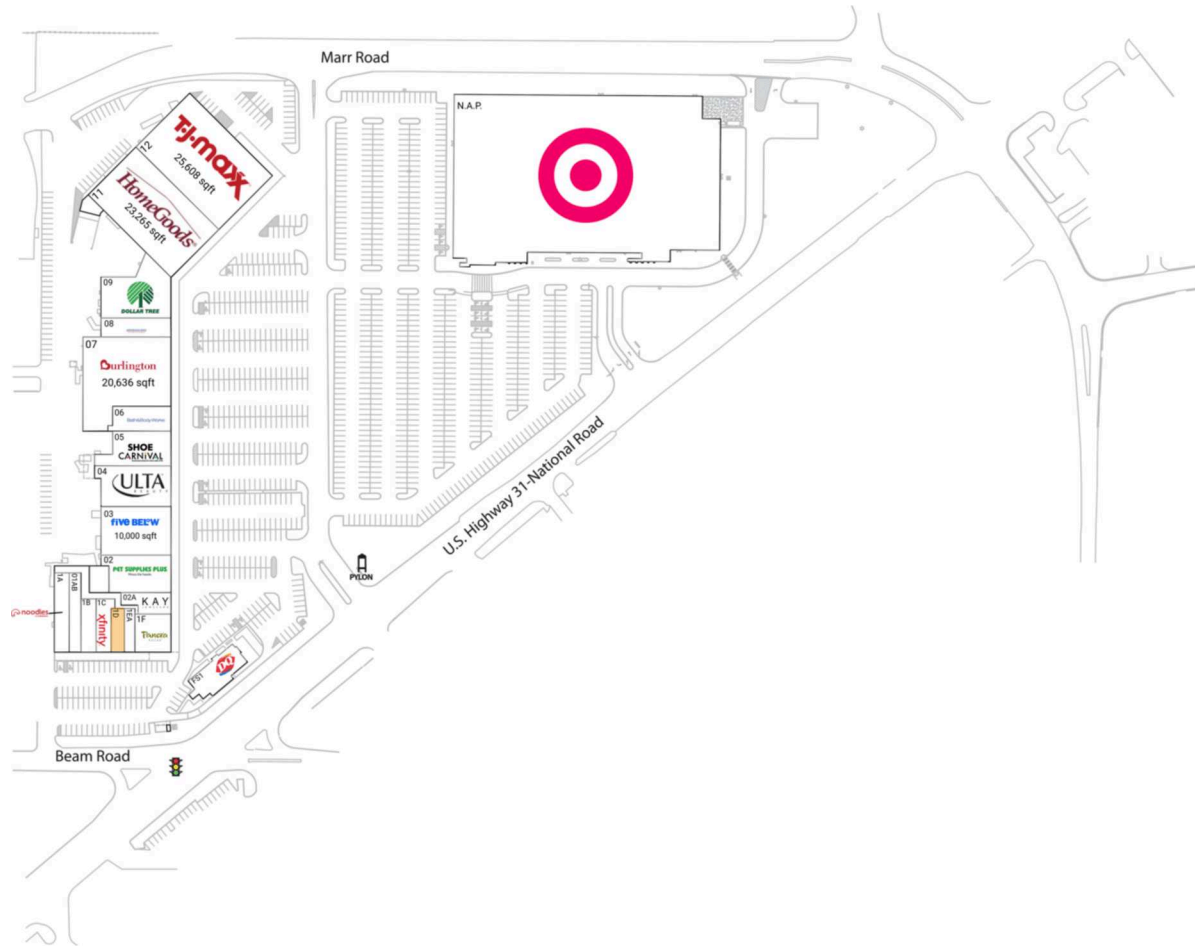

Columbus Center

Columbus, IN

39.2204, -85.8854
3110 Columbus People Trail | Columbus, IN 47203

1850

Available Space

1D 1,600 SF

Current Retailers

FS1	Dairy Queen	3,500 SF
N.A.P.	Target	0 SF
01AB	Chopstick Restaurant	2,800 SF
1A	Noodles & Company	3,375 SF
1B	Sally Beauty Supply	2,200 SF
1C	Xfinity	3,200 SF
1EA	Nail World	1,220 SF
1F	Panera Bread	4,100 SF
02	Pet Supplies Plus	6,802 SF
02A	Kay Jewelers	2,440 SF
03	Five Below	10,000 SF
04	Ulta Beauty	8,771 SF
05	Shoe Carnival	6,597 SF
06	Bath & Body Works	4,115 SF
07	Burlington	20,636 SF
08	America's Best Contacts & Eyeglasses	3,860 SF
09	Dollar Tree	9,651 SF
11	HomeGoods	23,265 SF
12	T.J. Maxx	25,608 SF