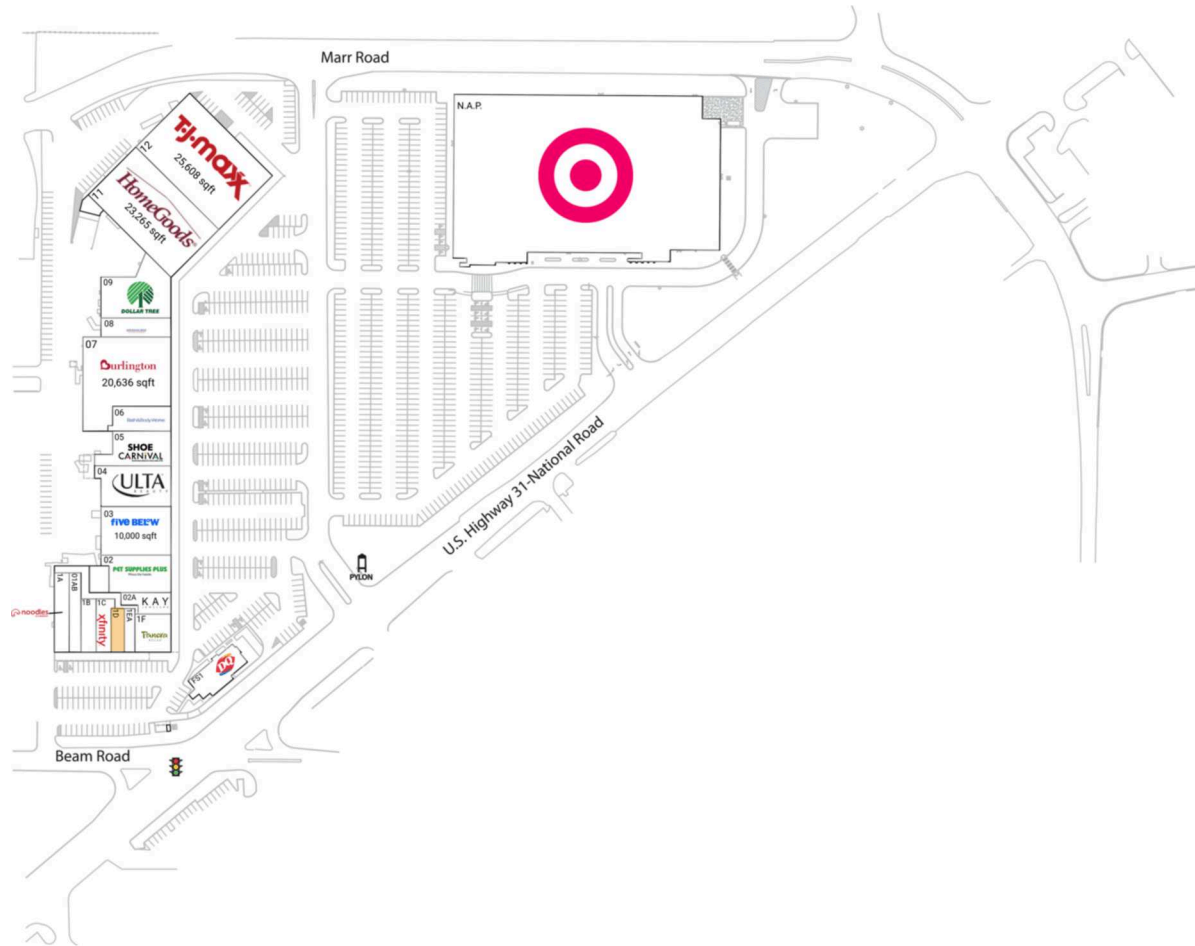

# Columbus Center

Columbus, IN

39.2204, -85.8854  
3110 Columbus People Trail | Columbus, IN 47203

## Available Space

1D 1,600 SF

## Current Retailers

FS1	Dairy Queen	3,500 SF
N.A.P.	Target	0 SF
01AB	Chopstick Restaurant	2,800 SF
1A	Noodles & Company	3,375 SF
1B	Sally Beauty Supply	2,200 SF
1C	Xfinity	3,200 SF
1EA	Nail World	1,220 SF
1F	Panera Bread	4,100 SF
02	Pet Supplies Plus	6,802 SF
02A	Kay Jewelers	2,440 SF
03	Five Below	10,000 SF
04	Ulta Beauty	8,771 SF
05	Shoe Carnival	6,597 SF
06	Bath & Body Works	4,115 SF
07	Burlington	20,636 SF
08	America's Best Contacts & Eyeglasses	3,860 SF
09	Dollar Tree	9,651 SF
11	HomeGoods	23,265 SF
12	T.J. Maxx	25,608 SF