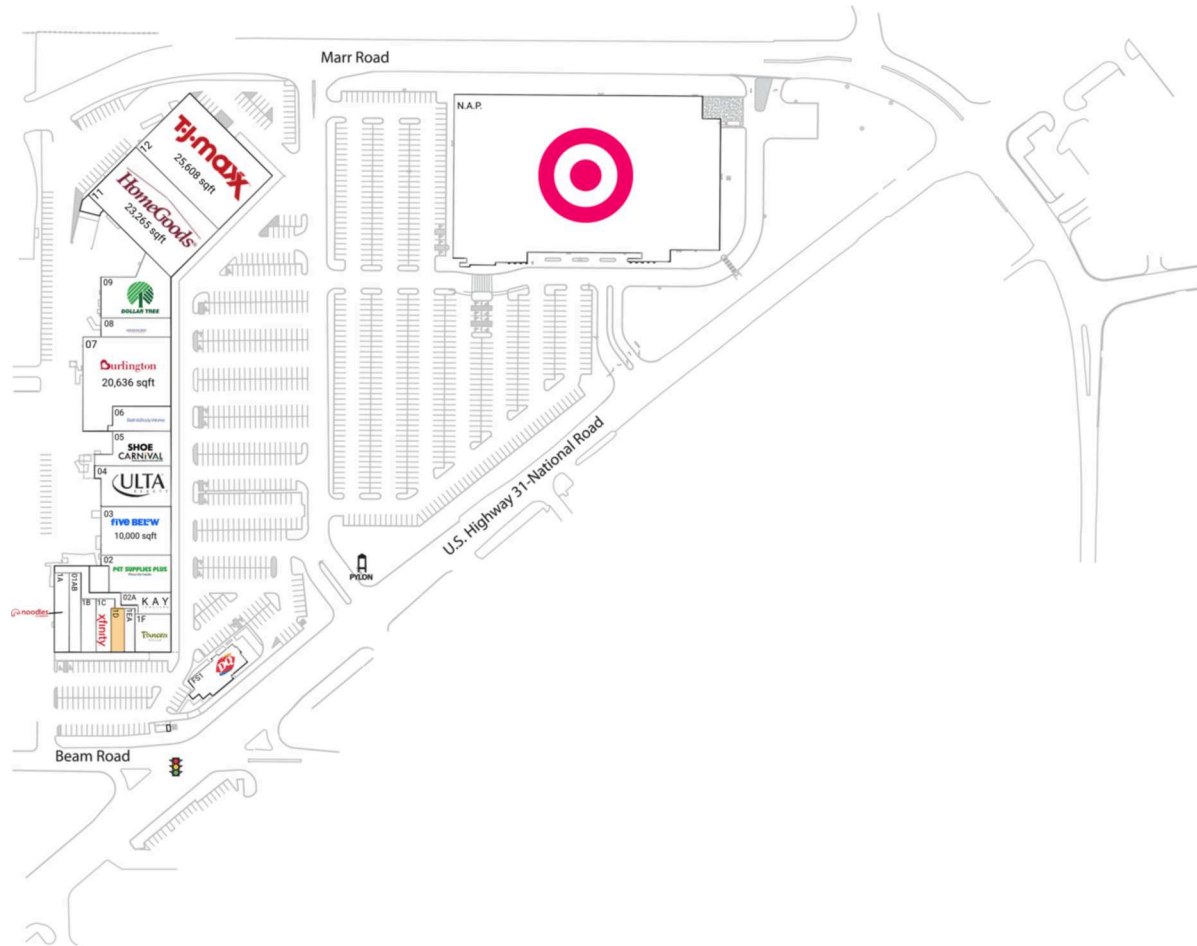

Columbus Center

Columbus, IN

39.2204, -85.8854
3110 Columbus People Trail | Columbus, IN 47203

Available Space

1D 1,600 SF

Current Retailers

FS1	Dairy Queen	3,500 SF
N.A.P.	Target	0 SF
01AB	Chopstick Restaurant	2,800 SF
1A	Noodles & Company	3,375 SF
1B	Sally Beauty Supply	2,200 SF
1C	Xfinity	3,200 SF
1EA	Nail World	1,220 SF
1F	Panera Bread	4,100 SF
02	Pet Supplies Plus	6,802 SF
02A	Kay Jewelers	2,440 SF
03	Five Below	10,000 SF
04	Ulta Beauty	8,771 SF
05	Shoe Carnival	6,597 SF
06	Bath & Body Works	4,115 SF
07	Burlington	20,636 SF
08	America's Best Contacts & Eyeglasses	3,860 SF
09	Dollar Tree	9,651 SF
11	HomeGoods	23,265 SF
12	T.J. Maxx	25,608 SF