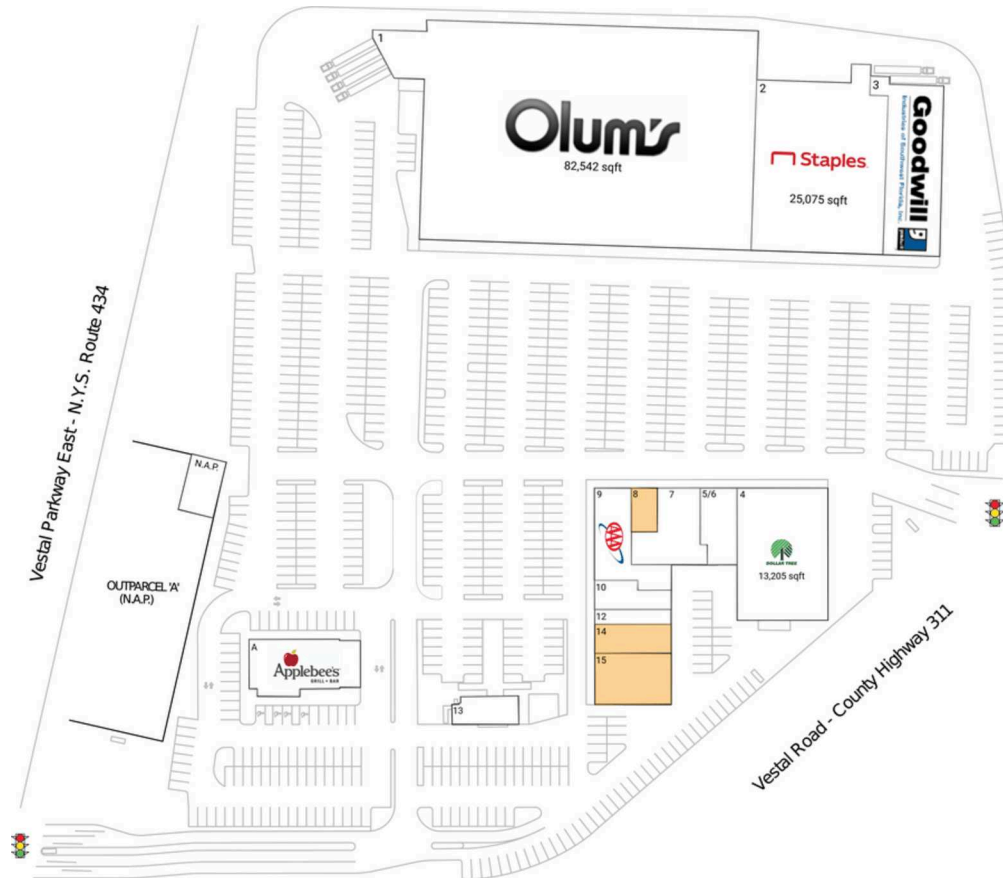

Campus Plaza

Binghamton, NY

42.0981, -75.9835
3701 Vestal Parkway East | Vestal, NY 13850

Available Space

8	777 SF
14	2,496 SF
15	4,232 SF

Current Retailers

A	Applebee's	5,229 SF
N.A.P.	Laser Center Of NY	0 SF
1	Olum's Furniture & Appliances	82,542 SF
2	Staples	25,075 SF
3	Goodwill	9,820 SF
4	Dollar Tree	13,205 SF
5/6	Zoom Tan	2,825 SF
7	Armed Forces Recruiting	4,314 SF
9	AAA	5,000 SF
10	Caffe 'Del Corso	2,052 SF
12	Golden Nails	1,244 SF
13	Empower Federal Credit Union	1,933 SF