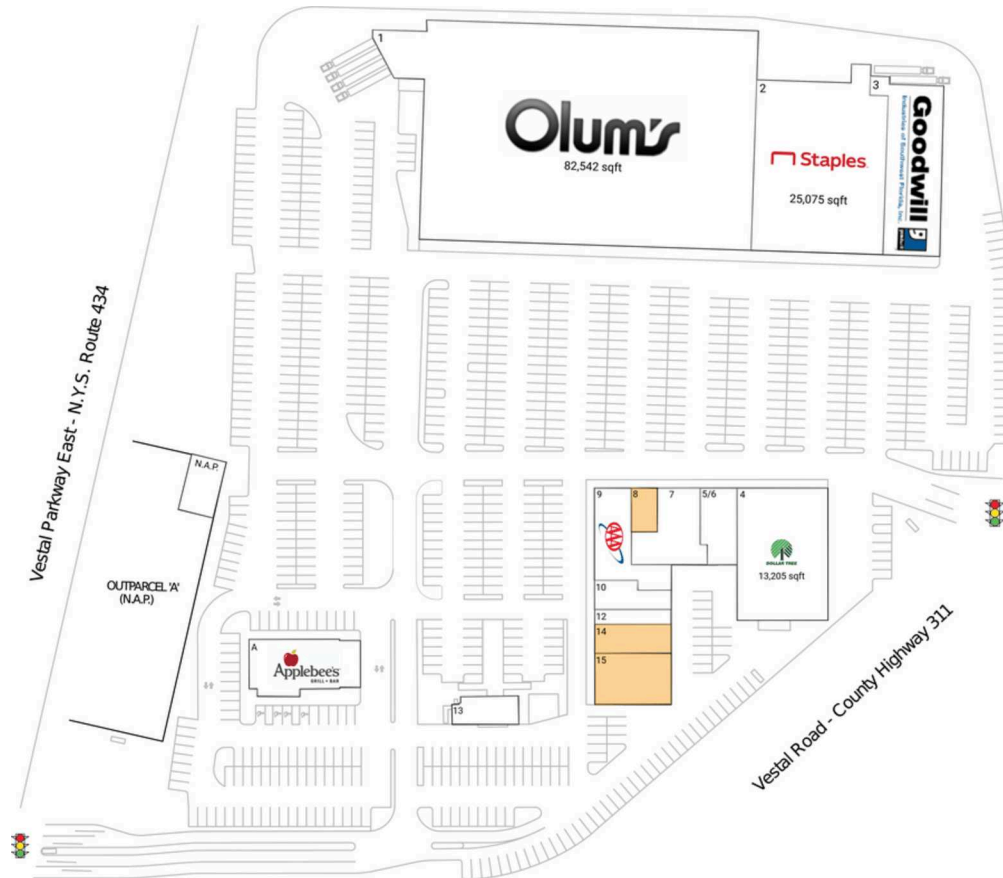

# Campus Plaza

Binghamton, NY

42.0981, -75.9835  
3701 Vestal Parkway East | Vestal, NY 13850

## Available Space

8	777 SF
14	2,496 SF
15	4,232 SF

## Current Retailers

A	Applebee's	5,229 SF
N.A.P.	Laser Center Of NY	0 SF
1	Olum's Furniture & Appliances	82,542 SF
2	Staples	25,075 SF
3	Goodwill	9,820 SF
4	Dollar Tree	13,205 SF
5/6	Zoom Tan	2,825 SF
7	Armed Forces Recruiting	4,314 SF
9	AAA	5,000 SF
10	Caffe 'Del Corso	2,052 SF
12	Golden Nails	1,244 SF
13	Empower Federal Credit Union	1,933 SF