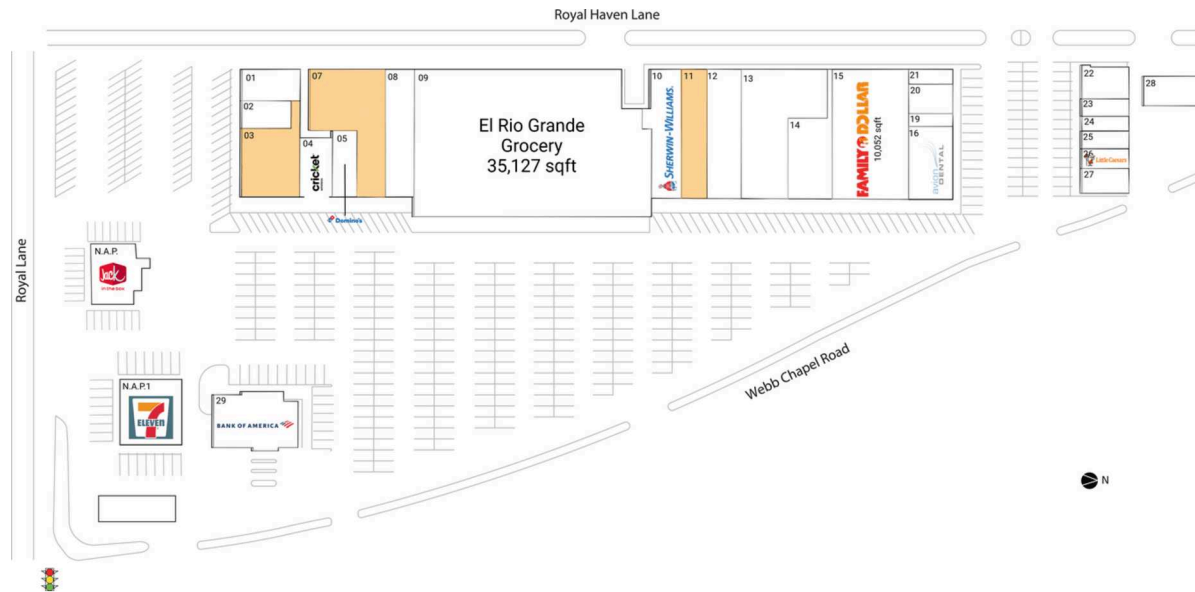

Webb Royal Plaza

Dallas-Fort Worth-Arlington, TX

32.8971, -96.8711
10909 Webb Chapel Road | Dallas, TX 75229

Available Space

03	4,323 SF
07	6,667 SF
11	3,380 SF

Current Retailers

N.A.P.	Jack In The Box	0 SF
N.A.P.1	7-Eleven	0 SF
01	American Tax Service	1,904 SF
02	Allstate	1,318 SF
04	Cricket	1,980 SF
05	Domino's Pizza	1,625 SF
08	Crispy Chicken And Rice	3,856 SF
09	El Rio Grande Grocery	35,127 SF
10	Sherwin-Williams	3,660 SF
12	A To Z Dollar Store	4,550 SF
13	Royal Coin Laundry	7,918 SF
14	Taqueria Cristina	3,850 SF
15	Family Dollar	10,052 SF
16	Avion Dental	3,290 SF
19	Herbalife	585 SF
20	The Cut Above	1,350 SF
21	Faded Times Barber Shop	675 SF
22	Vudoo Ink Tattoo	1,492 SF
23	North Dallas Insurance Agency	844 SF
24	Catholic Bookstore	685 SF
25	Smartfone	860 SF
26	Little Caesars Pizza	1,290 SF
27	CoCo Donut	868 SF
28	Inspections Only	1,788 SF
29	Bank Of America	4,608 SF