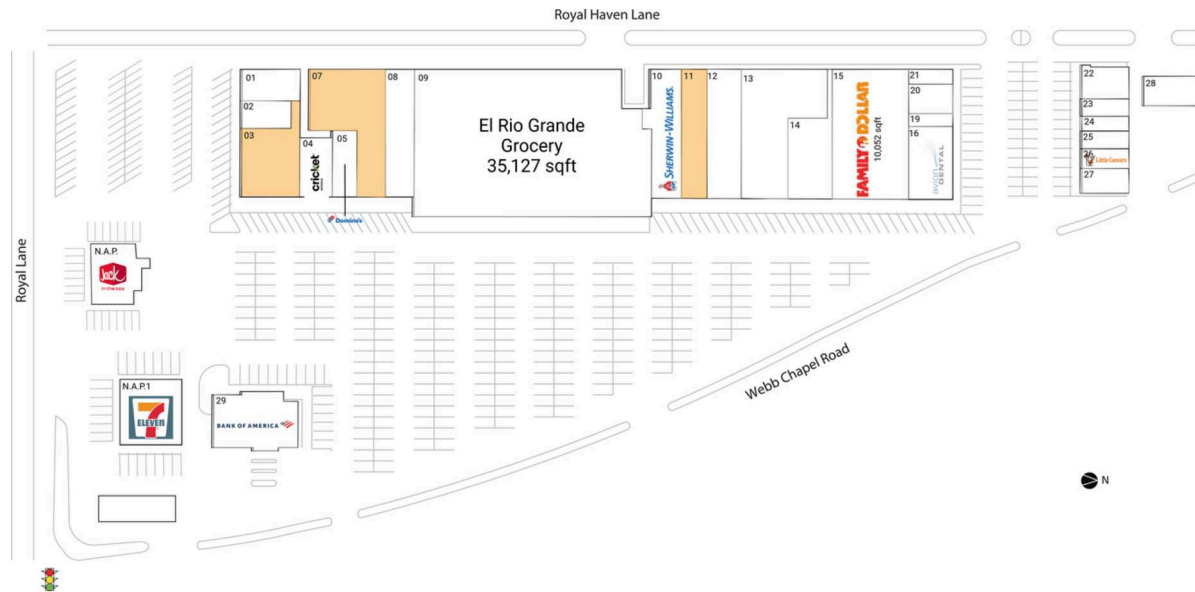

Webb Royal Plaza

Dallas-Fort Worth-Arlington, TX

32.8971, -96.8711
10909 Webb Chapel Road | Dallas, TX 75229

Available Space

03	4,323 SF
07	6,667 SF
11	3,380 SF

Current Retailers

N.A.P.	Jack In The Box	0 SF
N.A.P.1	7-Eleven	0 SF
01	American Tax Service	1,904 SF
02	Allstate	1,318 SF
04	Cricket	1,980 SF
05	Domino's Pizza	1,625 SF
08	Crispy Chicken And Rice	3,856 SF
09	El Rio Grande Grocery	35,127 SF
10	Sherwin-Williams	3,660 SF
12	A To Z Dollar Store	4,550 SF
13	Royal Coin Laundry	7,918 SF
14	Taqueria Cristina	3,850 SF
15	Family Dollar	10,052 SF
16	Avion Dental	3,290 SF
19	Herbalife	585 SF
20	The Cut Above	1,350 SF
21	Faded Times Barber Shop	675 SF
22	Vudoo Ink Tattoo	1,492 SF
23	North Dallas Insurance Agency	844 SF
24	Catholic Bookstore	685 SF
25	Smartfone	860 SF
26	Little Caesars Pizza	1,290 SF
27	CoCo Donut	868 SF
28	Inspections Only	1,788 SF
29	Bank Of America	4,608 SF