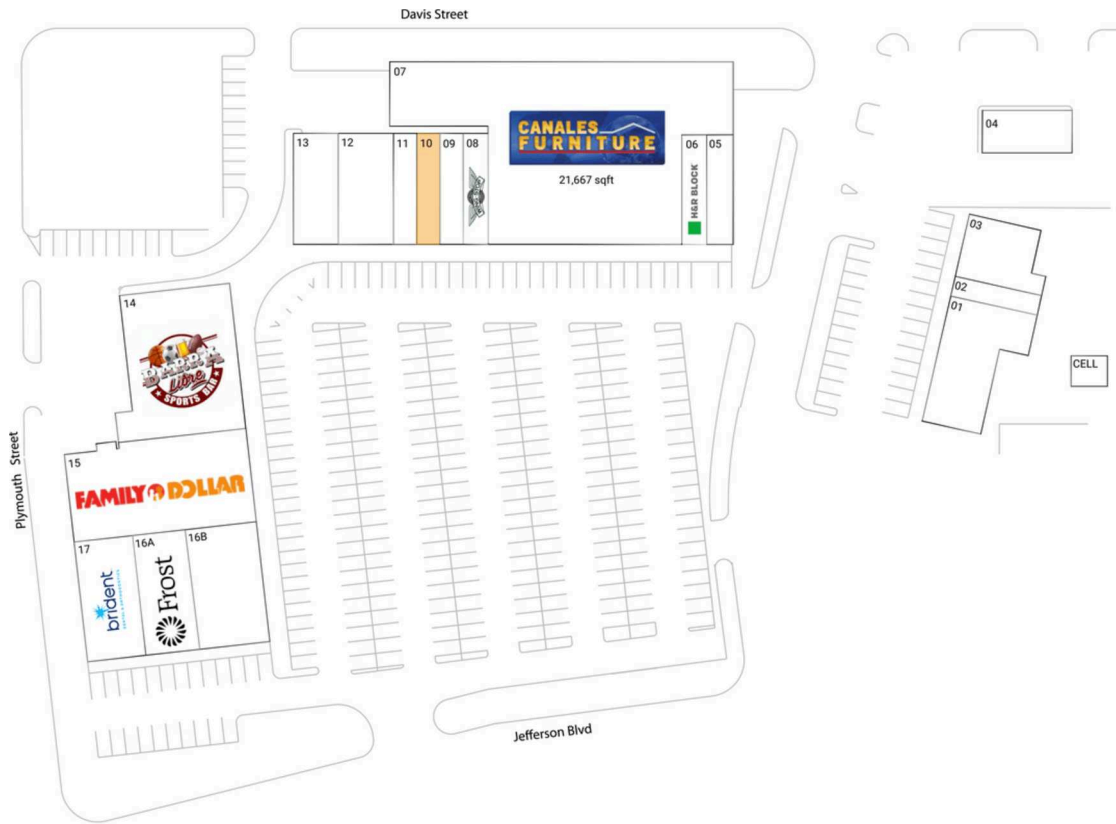

Kessler Plaza

Dallas-Fort Worth-Arlington, TX

32.7478, -96.8597
2625 W. Jefferson Blvd. | Dallas, TX 75211

Available Space

10 1,237 SF

Current Retailers

CELL	SW Bell Mobile	1 SF
01	Wash-N-Dry	4,040 SF
02	Elenas Beauty Salon	815 SF
03	Judit Cleaners	2,300 SF
04	Oak Cliff Wheel & Tire	1,900 SF
05	Smartfone	1,275 SF
06	H&R Block	1,275 SF
07	Canales	21,667 SF
08	Wingstop	1,275 SF
09	OC Beauty Bar	1,237 SF
11	Sara's Pizza Cafe	1,190 SF
12	Cervera Dance Company	2,825 SF
13	Five Stars MetroSpine	2,293 SF
14	Barra Libre Sports Bar	7,850 SF
15	Family Dollar	7,783 SF
16A	Frost Bank	2,640 SF
16B	HCA Healthcare	3,760 SF
17	Brident Dental & Orthodontics	3,600 SF