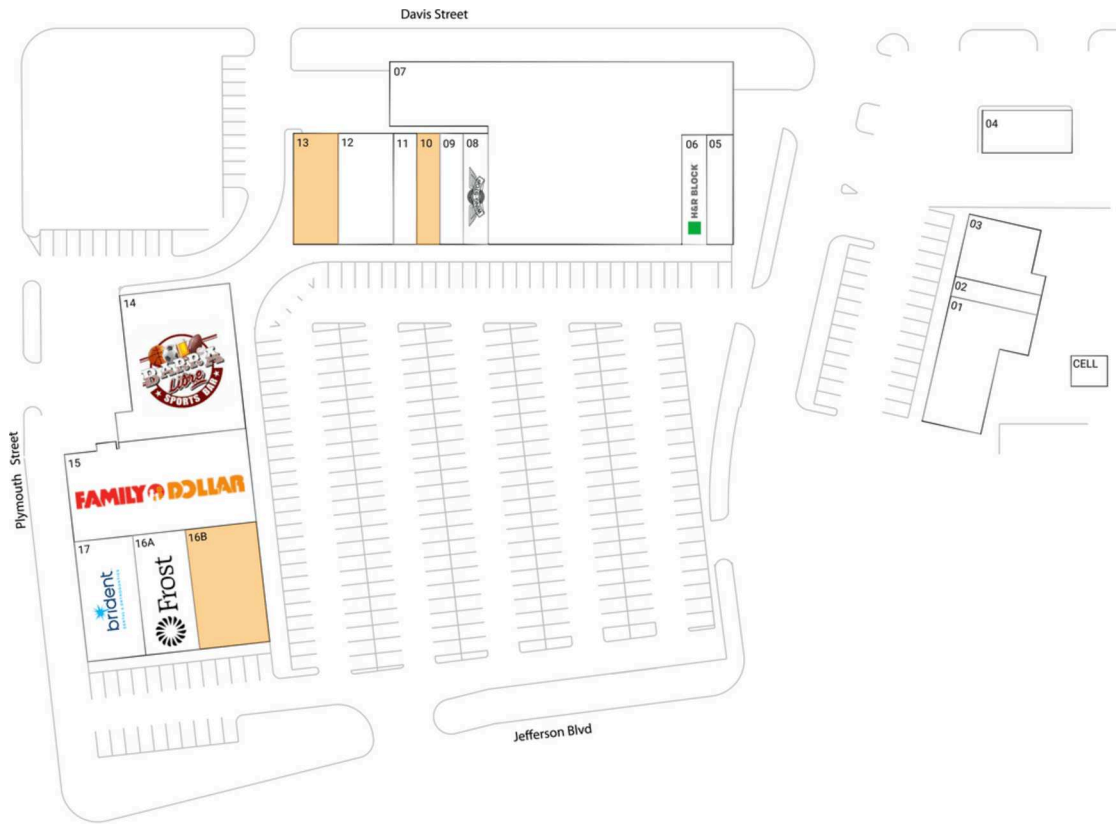

# Kessler Plaza

Dallas-Fort Worth-Arlington, TX

32.7478, -96.8597  
2625 W. Jefferson Blvd. | Dallas, TX 75211

## Available Space

10	1,237 SF
13	2,293 SF
16B	3,760 SF

## Current Retailers

CELL	SW Bell Mobile	1 SF
01	Wash-N-Dry	4,040 SF
02	Elenas Beauty Salon	815 SF
03	Judit Cleaners	2,300 SF
04	Oak Cliff Wheel & Tire	1,900 SF
05	Smartfone	1,275 SF
06	H&R Block	1,275 SF
07	WellMed	21,667 SF
08	Wingstop	1,275 SF
09	OC Beauty Bar	1,237 SF
11	Sara's Pizza Cafe	1,190 SF
12	Cervera Dance Company	2,825 SF
14	Barra Libre Sports Bar	7,850 SF
15	Family Dollar	7,783 SF
16A	Frost Bank	2,640 SF
17	Brident Dental & Orthodontics	3,600 SF