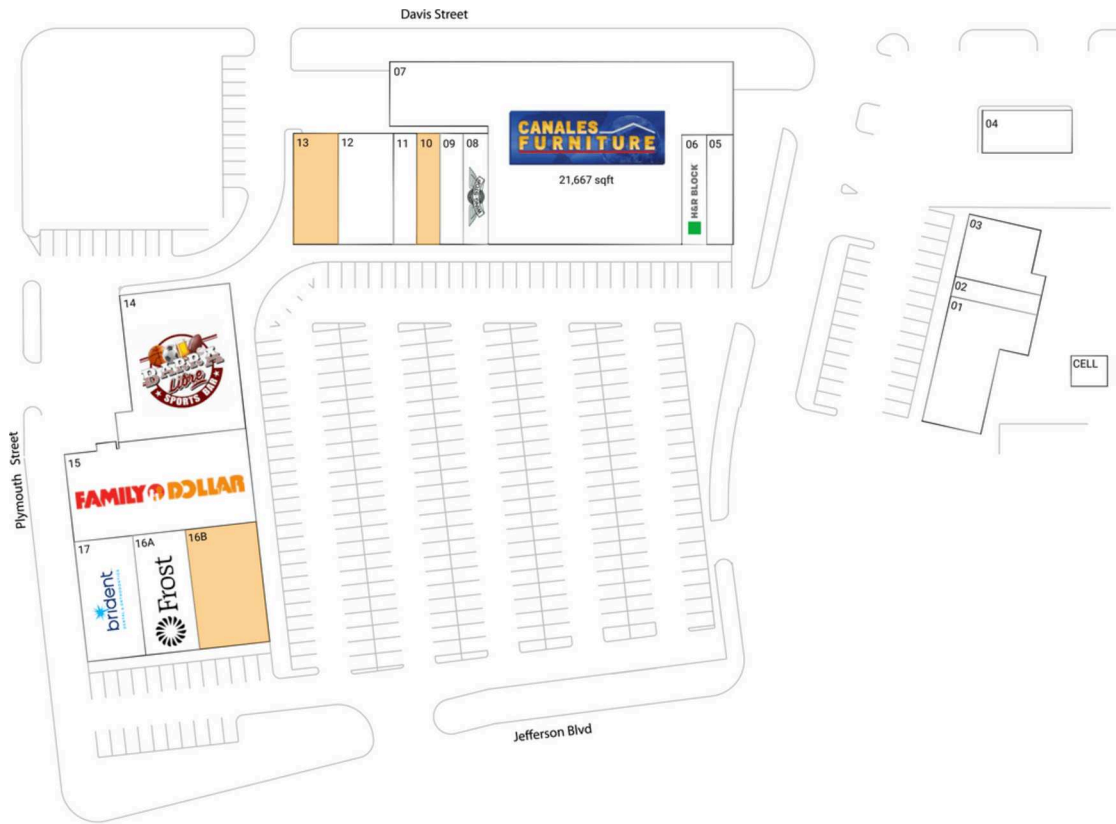

Kessler Plaza

Dallas-Fort Worth-Arlington, TX

32.7478, -96.8597
2625 W. Jefferson Blvd. | Dallas, TX 75211

Available Space

10	1,237 SF
13	2,293 SF
16B	3,760 SF

Current Retailers

CELL	SW Bell Mobile	1 SF
01	Wash-N-Dry	4,040 SF
02	Elenas Beauty Salon	815 SF
03	Judit Cleaners	2,300 SF
04	Oak Cliff Wheel & Tire	1,900 SF
05	Smartfone	1,275 SF
06	H&R Block	1,275 SF
07	Canales	21,667 SF
08	Wingstop	1,275 SF
09	OC Beauty Bar	1,237 SF
11	Sara's Pizza Cafe	1,190 SF
12	Cervera Dance Company	2,825 SF
14	Barra Libre Sports Bar	7,850 SF
15	Family Dollar	7,783 SF
16A	Frost Bank	2,640 SF
17	Brident Dental & Orthodontics	3,600 SF