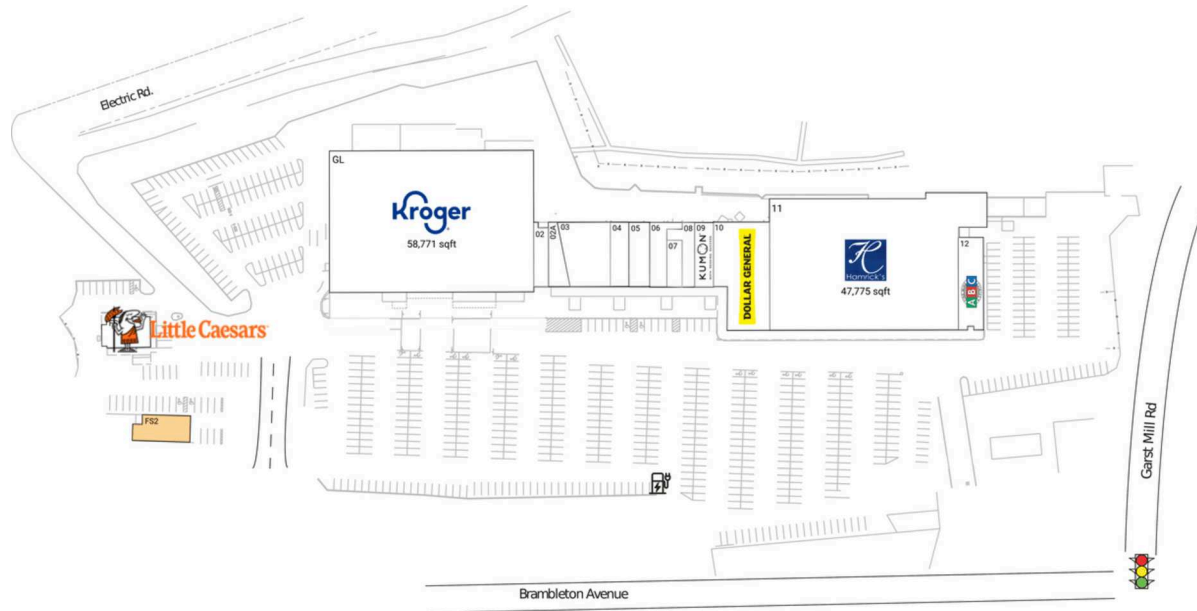

# Cave Spring Corners

Roanoke, VA

37.2332, -80.0086  
3971 Brambleton Avenue, Southwest | Roanoke, VA 24018

## Available Space

FS2 4,321 SF

## Current Retailers

FS1	Little Caesars Pizza	2,500 SF
GL	Kroger	58,771 SF
02	Nails & Spa Center	1,600 SF
02A	Teppan Express	1,786 SF
03	Banner's Hallmark	5,909 SF
04	Capriotti's	1,748 SF
05	ISI Elite Training	2,554 SF
06	Dragon China	1,920 SF
07	Cost Cutters	1,120 SF
08	Tobacco Land & Vape	2,178 SF
09	Kumon	2,055 SF
10	Dollar General	9,950 SF
11	Hamrick's	47,775 SF
12	ABC Liquor	4,200 SF