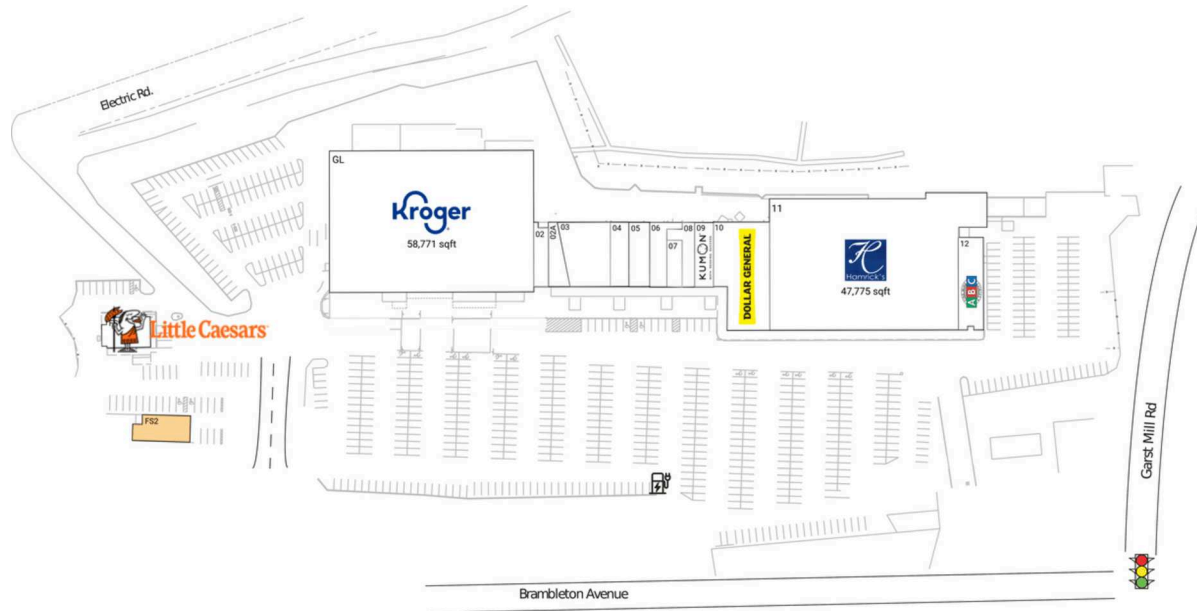

Cave Spring Corners

Roanoke, VA

37.2332, -80.0086
3971 Brambleton Avenue, Southwest | Roanoke, VA 24018

Available Space

FS2 4,321 SF

Current Retailers

FS1	Little Caesars Pizza	2,500 SF
GL	Kroger	58,771 SF
02	Nails & Spa Center	1,600 SF
02A	Teppan Express	1,786 SF
03	Banner's Hallmark	5,909 SF
04	Capriotti's	1,748 SF
05	ISI Elite Training	2,554 SF
06	Dragon China	1,920 SF
07	Cost Cutters	1,120 SF
08	Tobacco Land & Vape	2,178 SF
09	Kumon	2,055 SF
10	Dollar General	9,950 SF
11	Hamrick's	47,775 SF
12	ABC Liquor	4,200 SF