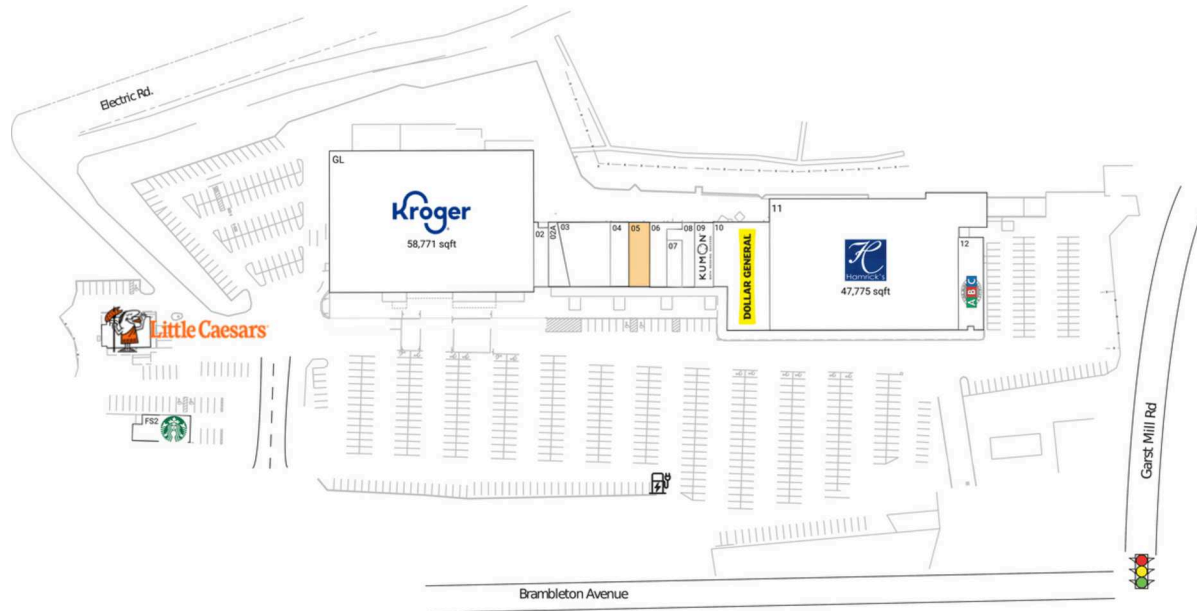

Cave Spring Corners

Roanoke, VA

37.2332, -80.0086
3971 Brambleton Avenue, Southwest | Roanoke, VA 24018

Available Space

05 2,554 SF

Current Retailers

FS1	Little Caesars Pizza	2,500 SF
FS2	Starbucks	2,130 SF
GL	Kroger	58,771 SF
02	Nails & Spa Center	1,600 SF
02A	Teppan Express	1,786 SF
03	Banner's Hallmark	5,909 SF
04	Capriotti's	1,748 SF
06	Dragon China	1,920 SF
07	Cost Cutters	1,120 SF
08	Tobacco Land & Vape	2,178 SF
09	Kumon	2,055 SF
10	Dollar General	9,950 SF
11	Hamrick's	47,775 SF
12	ABC Liquor	4,200 SF