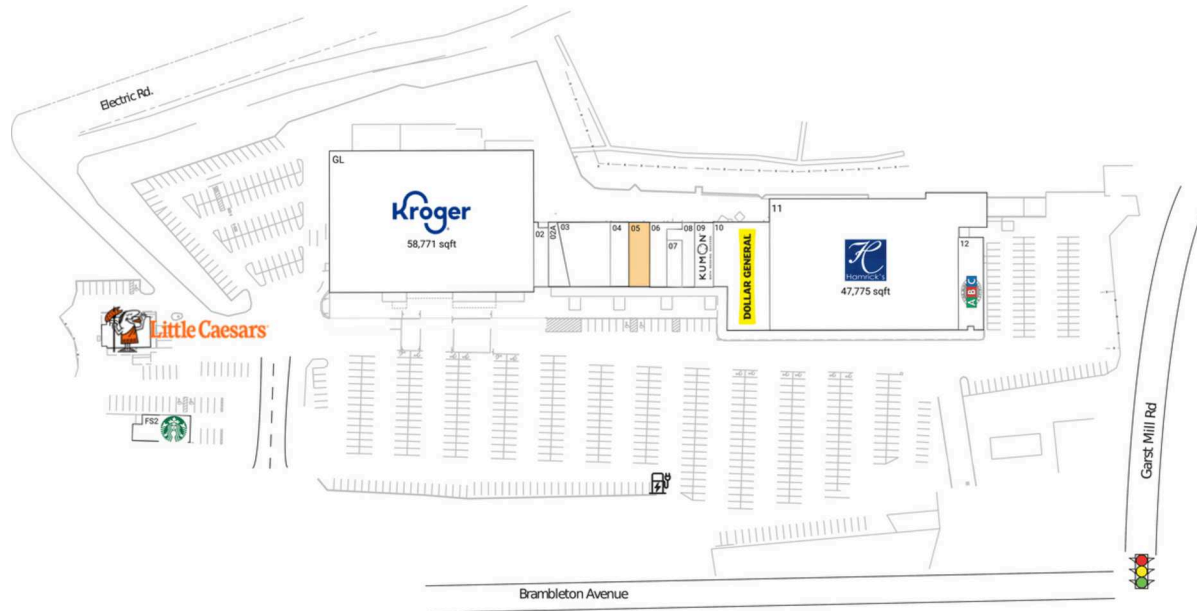

# Cave Spring Corners

Roanoke, VA

37.2332, -80.0086  
3971 Brambleton Avenue, Southwest | Roanoke, VA 24018

## Available Space

05 2,554 SF

## Current Retailers

FS1	Little Caesars Pizza	2,500 SF
FS2	Starbucks	2,130 SF
GL	Kroger	58,771 SF
02	Nails & Spa Center	1,600 SF
02A	Teppan Express	1,786 SF
03	Banner's Hallmark	5,909 SF
04	Capriotti's	1,748 SF
06	Dragon China	1,920 SF
07	Cost Cutters	1,120 SF
08	Tobacco Land & Vape	2,178 SF
09	Kumon	2,055 SF
10	Dollar General	9,950 SF
11	Hamrick's	47,775 SF
12	ABC Liquor	4,200 SF