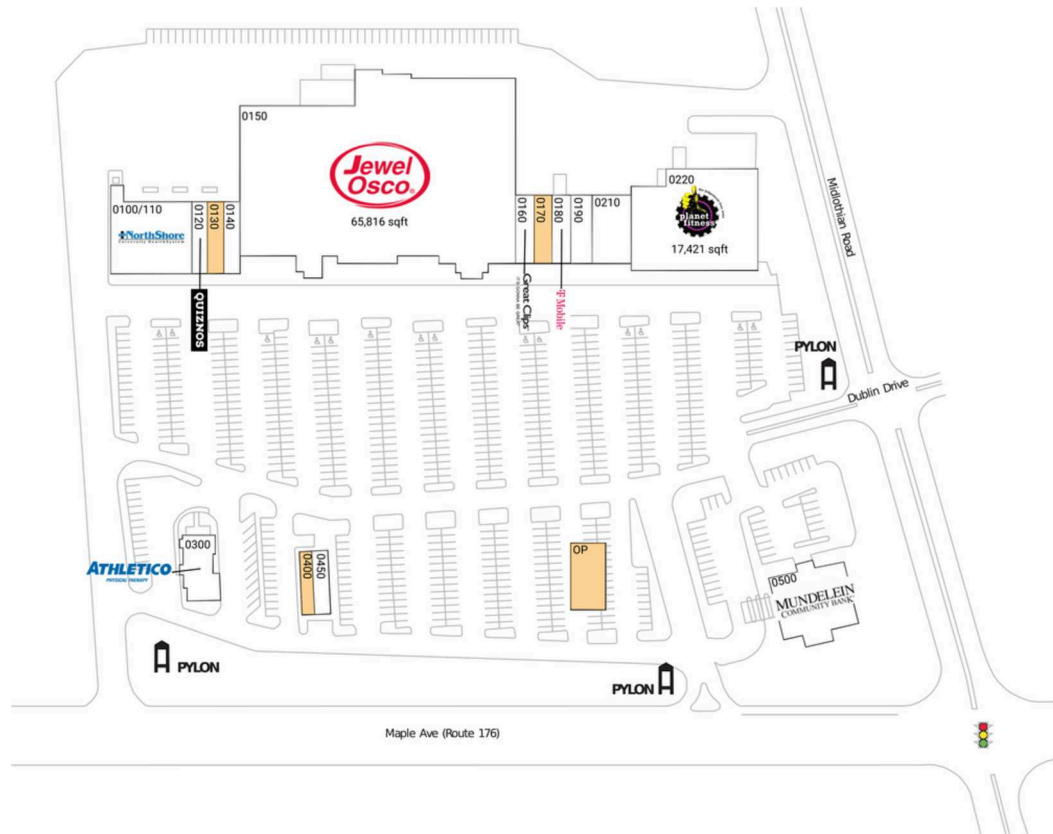

Long Meadow Commons

Chicago-Naperville-Elgin, IL-IN-WI

42.2769, -88.0207

1128-1166 W Maple Ave. | Mundelein, IL 60060-1409

Available Space

OP	0 SF
0130	1,640 SF
0170	1,637 SF
0400	962 SF

Current Retailers

0100/110	NorthShore University HealthSystems	8,036 SF
0120	Quiznos	1,476 SF
0140	Nail Now	1,558 SF
0150	Jewel-Osco	65,816 SF
0160	Great Clips	1,285 SF
0180	T-Mobile	1,227 SF
0190	Lamoon Thai Restaurant	2,762 SF
0210	Luigi's Ristorante Italiano	4,287 SF
0220	Planet Fitness	17,421 SF
0300	Athletico Physical Therapy	2,500 SF
0450	Meadows Family Dentistry	1,600 SF
0500	Mundelein Community Bank	5,786 SF