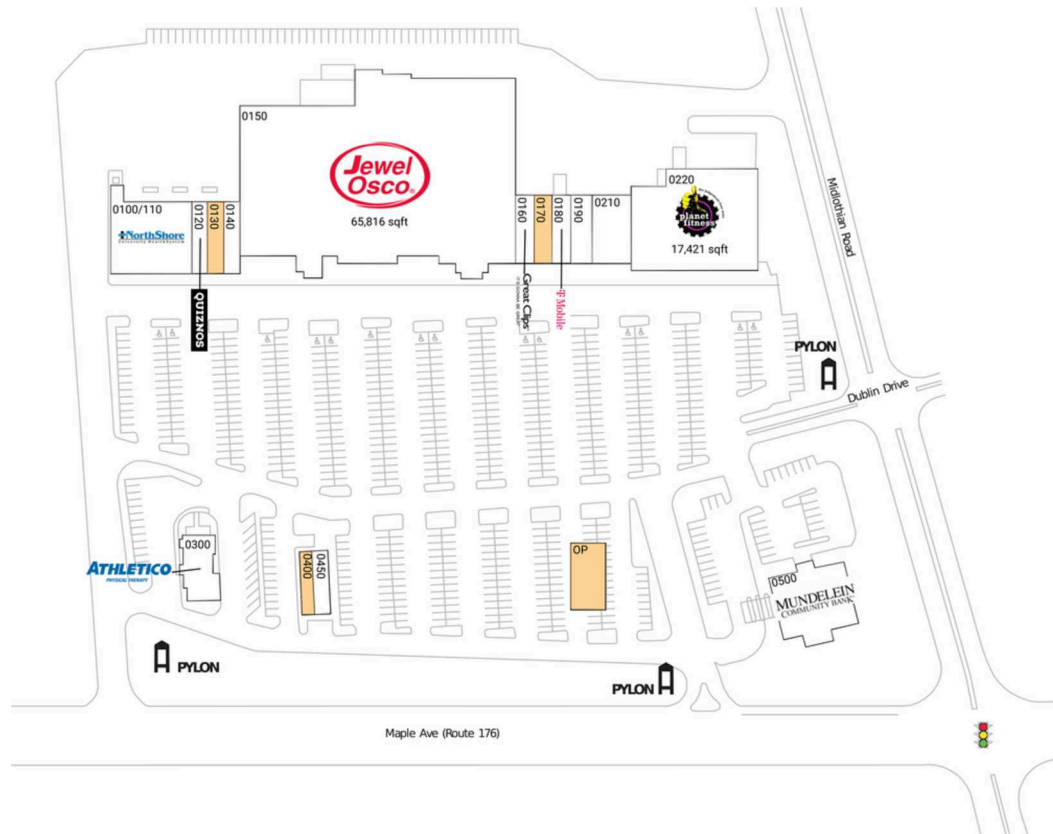

Long Meadow Commons

Chicago-Naperville-Elgin, IL-IN

42.2769, -88.0207
1128-1166 W Maple Ave. | Mundelein, IL 60060-1409

Available Space

OP	0 SF
0130	1,640 SF
0170	1,637 SF
0400	962 SF

Current Retailers

0100/110	NorthShore University HealthSystems	8,036 SF
0120	Quiznos	1,476 SF
0140	Nail Now	1,558 SF
0150	Jewel-Osco	65,816 SF
0160	Great Clips	1,285 SF
0180	T-Mobile	1,227 SF
0190	Lamoon Thai Restaurant	2,762 SF
0210	Luigi's Ristorante Italiano	4,287 SF
0220	Planet Fitness	17,421 SF
0300	Athletico Physical Therapy	2,500 SF
0450	Meadows Family Dentistry	1,600 SF
0500	Mundelein Community Bank	5,786 SF