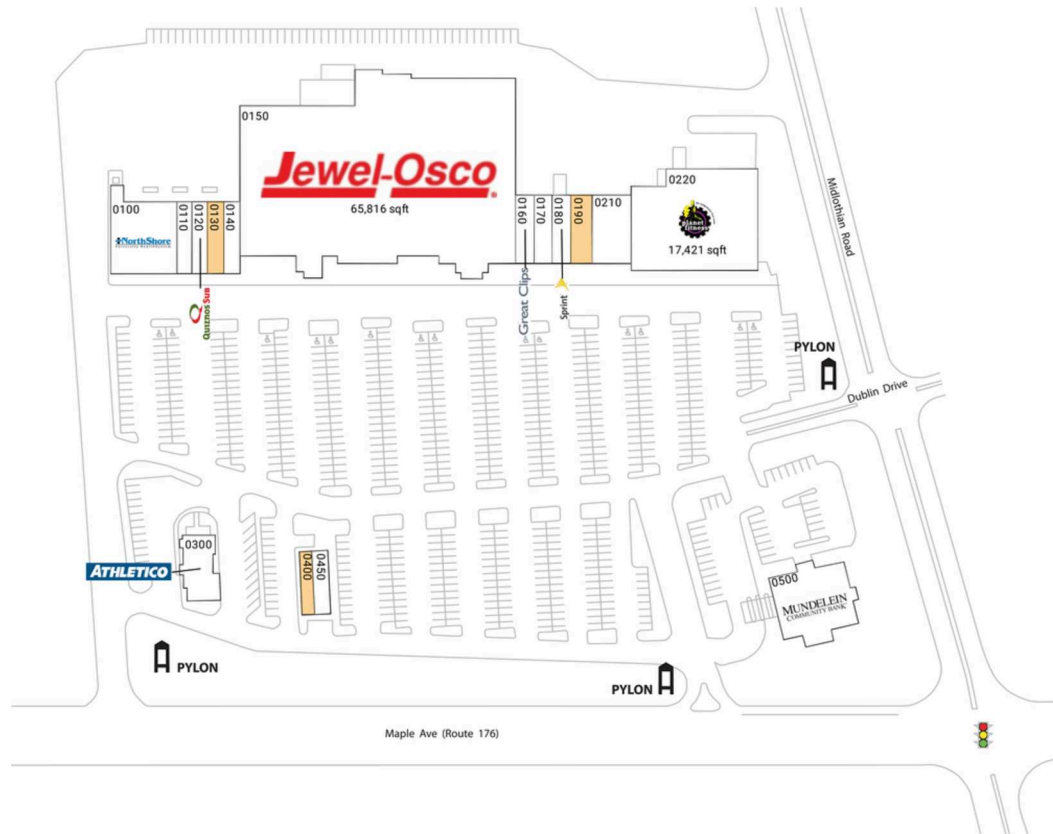

Long Meadow Commons

Chicago-Naperville-Elgin, IL-IN-WI

42.2769, -88.0207

1128-1166 W Maple Ave. | Mundelein, IL 60060-1409

Available Space

0130	1,640 SF
0190	2,762 SF
0400	1,350 SF

Current Retailers

0100	NorthShore University HealthSystems	6,560 SF
0110	North Shore University Health System	1,476 SF
0120	Quiznos	1,476 SF
0140	Nail Now	1,558 SF
0150	Jewel-Osco	65,816 SF
0160	Great Clips	1,285 SF
0170	Pure Cleaners	1,637 SF
0180	Sprint	1,227 SF
0210	Luigi's Ristorante Italiano	4,287 SF
0220	Planet Fitness	17,421 SF
0300	Athletico Physical Therapy	2,500 SF
0450	OM Family Dental	1,600 SF
0500	Mundelein Community Bank	5,786 SF

4218