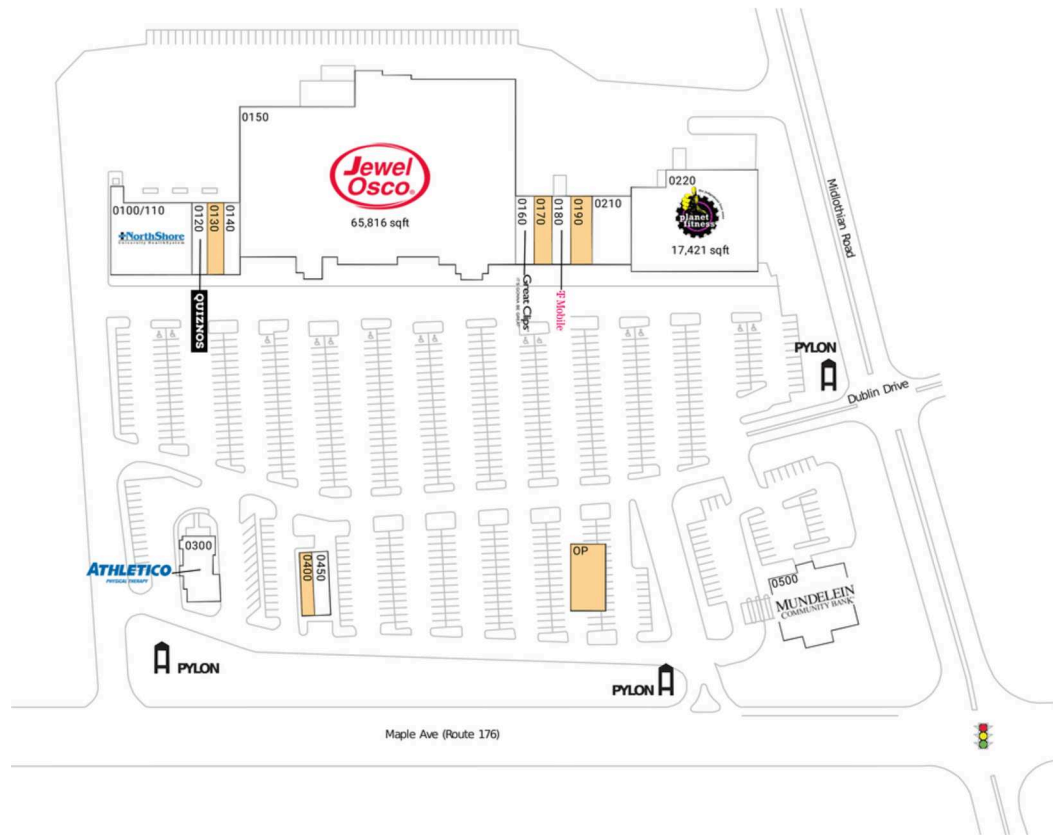

# Long Meadow Commons

Chicago-Naperville-Elgin, IL-IN-WI

42.2769, -88.0207  
1128-1166 W Maple Ave. | Mundelein, IL 60060-1409

## Available Space

OP	0 SF
0130	1,640 SF
0170	1,637 SF
0190	2,762 SF
0400	962 SF

## Current Retailers

0100/110	NorthShore University HealthSystems	8,036 SF
110		
0120	Quiznos	1,476 SF
0140	Nail Now	1,558 SF
0150	Jewel-Osco	65,816 SF
0160	Great Clips	1,285 SF
0180	T-Mobile	1,227 SF
0210	Luigi's Ristorante Italiano	4,287 SF
0220	Planet Fitness	17,421 SF
0300	Athletico Physical Therapy	2,500 SF
0450	Meadows Family Dentistry	1,600 SF
0500	Mundelein Community Bank	5,786 SF