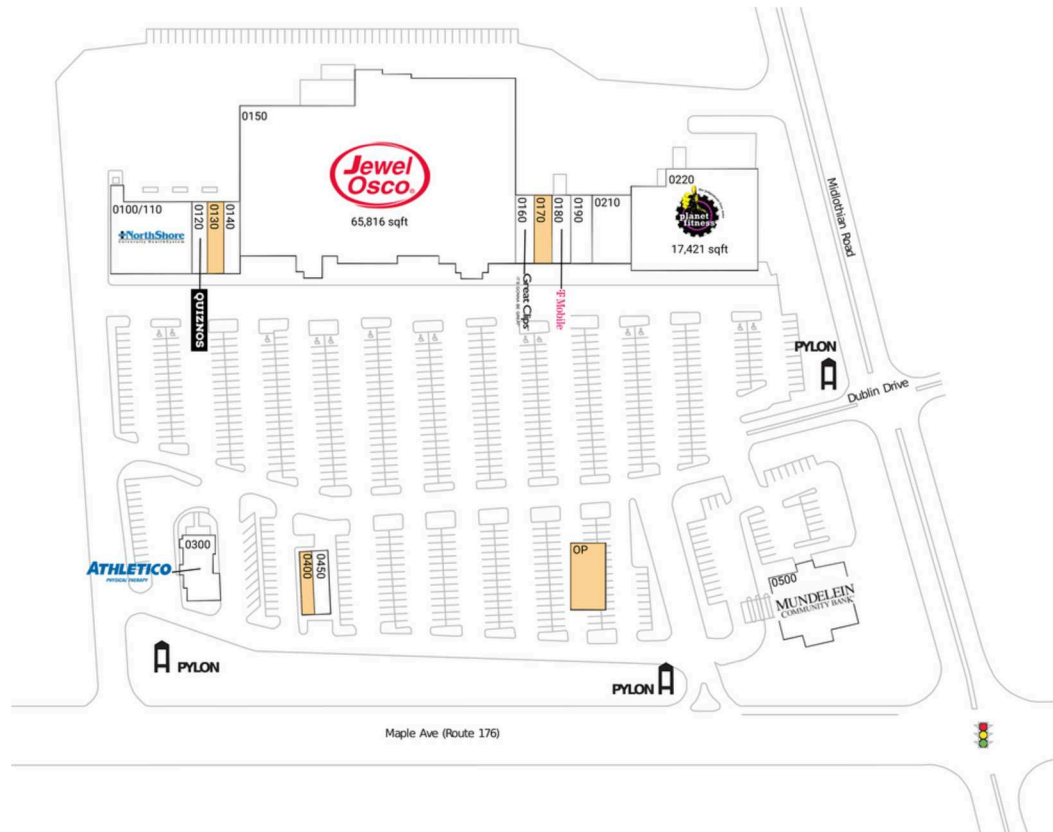

# Long Meadow Commons

Chicago-Naperville-Elgin, IL-IN-WI

42.2769, -88.0207

1128-1166 W Maple Ave. | Mundelein, IL 60060-1409

## Available Space

OP	0 SF
0130	1,640 SF
0170	1,637 SF
0400	962 SF

## Current Retailers

0100/110	NorthShore University HealthSystems	8,036 SF
0120	Quiznos	1,476 SF
0140	Nail Now	1,558 SF
0150	Jewel-Osco	65,816 SF
0160	Great Clips	1,285 SF
0180	T-Mobile	1,227 SF
0190	Lamoon Thai Restaurant	2,762 SF
0210	Luigi's Ristorante Italiano	4,287 SF
0220	Planet Fitness	17,421 SF
0300	Athletico Physical Therapy	2,500 SF
0450	Meadows Family Dentistry	1,600 SF
0500	Mundelein Community Bank	5,786 SF