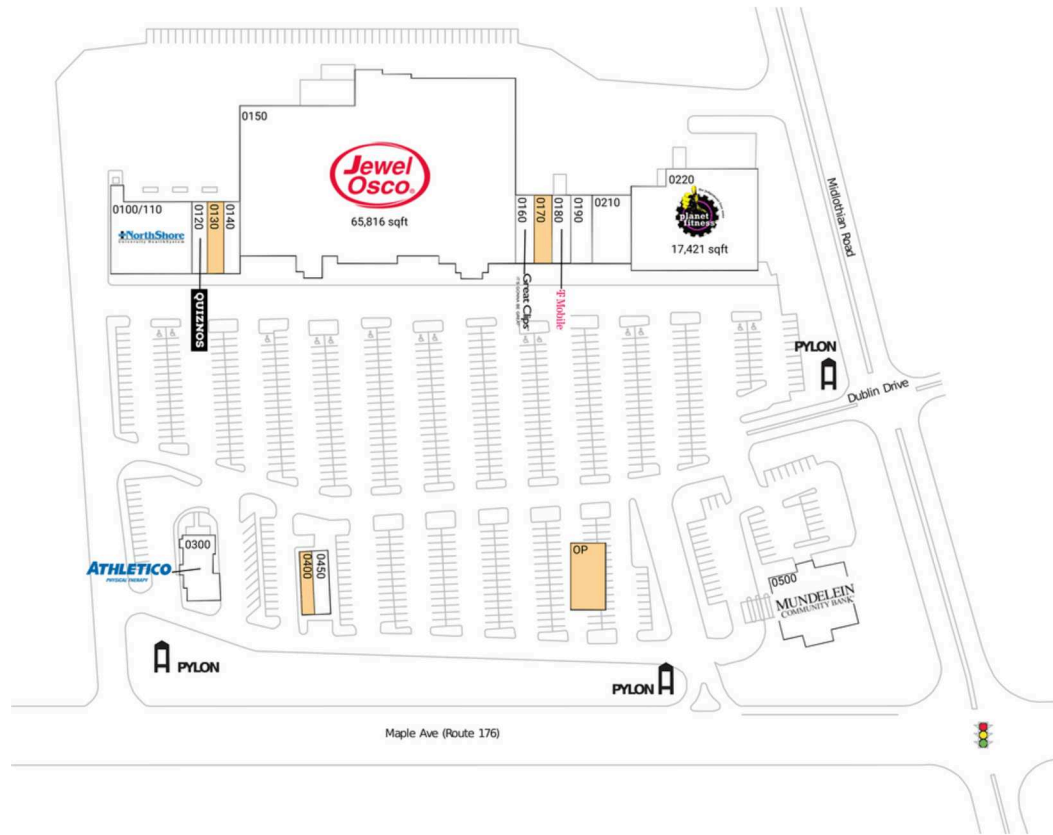

Long Meadow Commons

Chicago-Naperville-Elgin, IL-IN

42.2769, -88.0207
1128-1166 W Maple Ave. | Mundelein, IL 60060-1409

Available Space

OP	0 SF
0130	1,640 SF
0170	1,637 SF
0400	962 SF

Current Retailers

0100/110	NorthShore University HealthSystems	8,036 SF
0120	Quiznos	1,476 SF
0140	Nail Now	1,558 SF
0150	Jewel-Osco	65,816 SF
0160	Great Clips	1,285 SF
0180	T-Mobile	1,227 SF
0190	Lamoon Thai Restaurant	2,762 SF
0210	Luigi's Ristorante Italiano	4,287 SF
0220	Planet Fitness	17,421 SF
0300	Athletico Physical Therapy	2,500 SF
0450	Meadows Family Dentistry	1,600 SF
0500	Mundelein Community Bank	5,786 SF