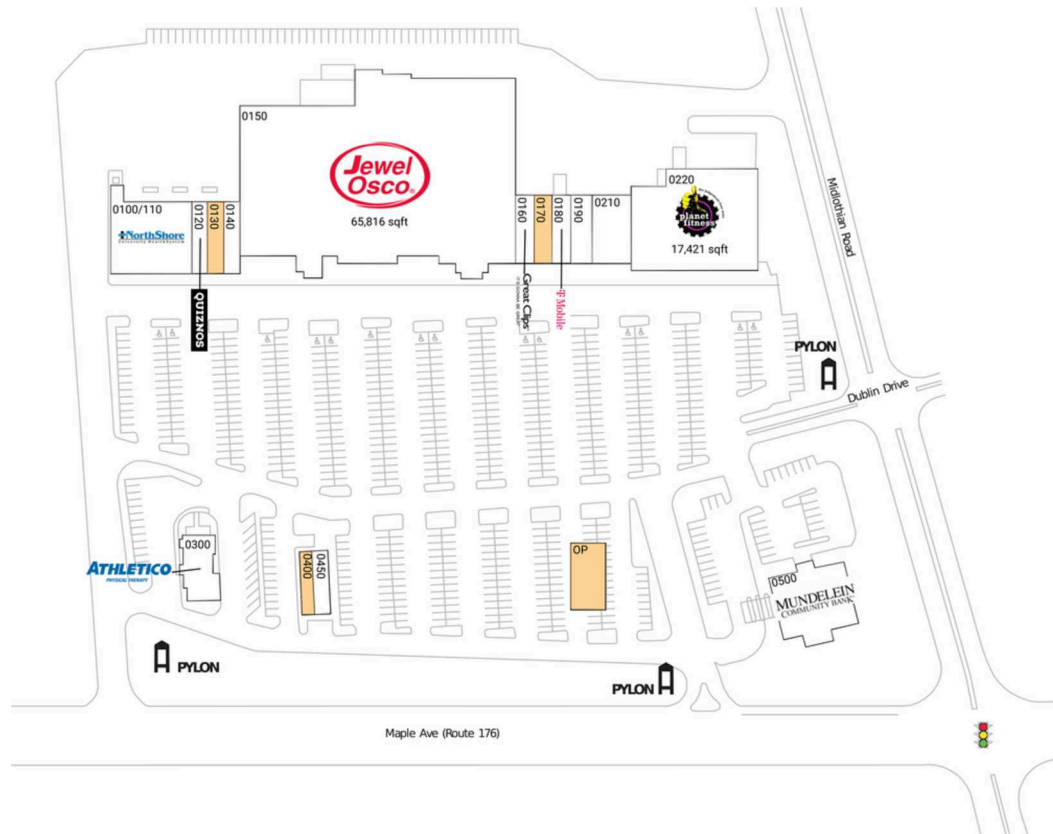

# Long Meadow Commons

Chicago-Naperville-Elgin, IL-IN

42.2769, -88.0207  
1128-1166 W Maple Ave. | Mundelein, IL 60060-1409

## Available Space

OP	0 SF
0130	1,640 SF
0170	1,637 SF
0400	962 SF

## Current Retailers

0100/110	NorthShore University HealthSystems	8,036 SF
0120	Quiznos	1,476 SF
0140	Nail Now	1,558 SF
0150	Jewel-Osco	65,816 SF
0160	Great Clips	1,285 SF
0180	T-Mobile	1,227 SF
0190	Lamoon Thai Restaurant	2,762 SF
0210	Luigi's Ristorante Italiano	4,287 SF
0220	Planet Fitness	17,421 SF
0300	Athletico Physical Therapy	2,500 SF
0450	Meadows Family Dentistry	1,600 SF
0500	Mundelein Community Bank	5,786 SF