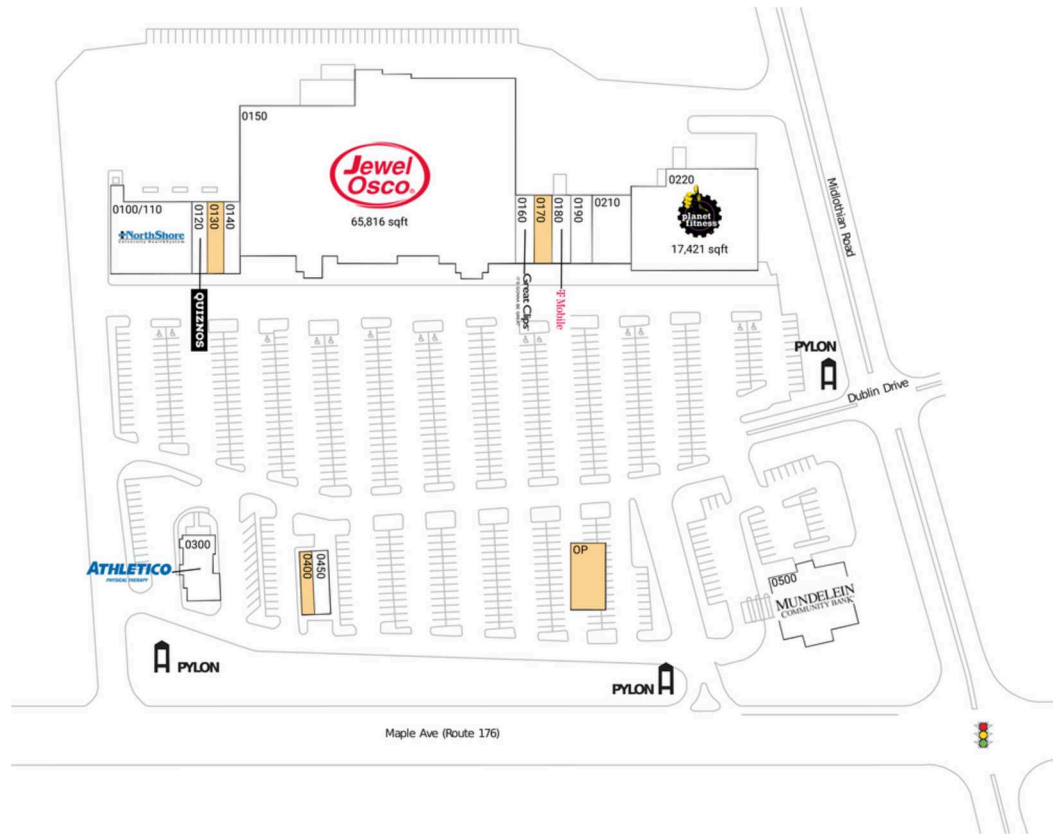

# Long Meadow Commons

Chicago-Naperville-Elgin, IL-IN

42.2769, -88.0207  
1128-1166 W Maple Ave. | Mundelein, IL 60060-1409

## Available Space

OP	0 SF
0130	1,640 SF
0170	1,637 SF
0400	962 SF

## Current Retailers

0100/ 110	NorthShore University HealthSystems	8,036 SF
0120	Quiznos	1,476 SF
0140	Nail Now	1,558 SF
0150	Jewel-Osco	65,816 SF
0160	Great Clips	1,285 SF
0180	T-Mobile	1,227 SF
0190	Lamoon Thai Restaurant	2,762 SF
0210	Luigi's Ristorante Italiano	4,287 SF
0220	Planet Fitness	17,421 SF
0300	Athletico Physical Therapy	2,500 SF
0450	Meadows Family Dentistry	1,600 SF
0500	Mundelein Community Bank	5,786 SF