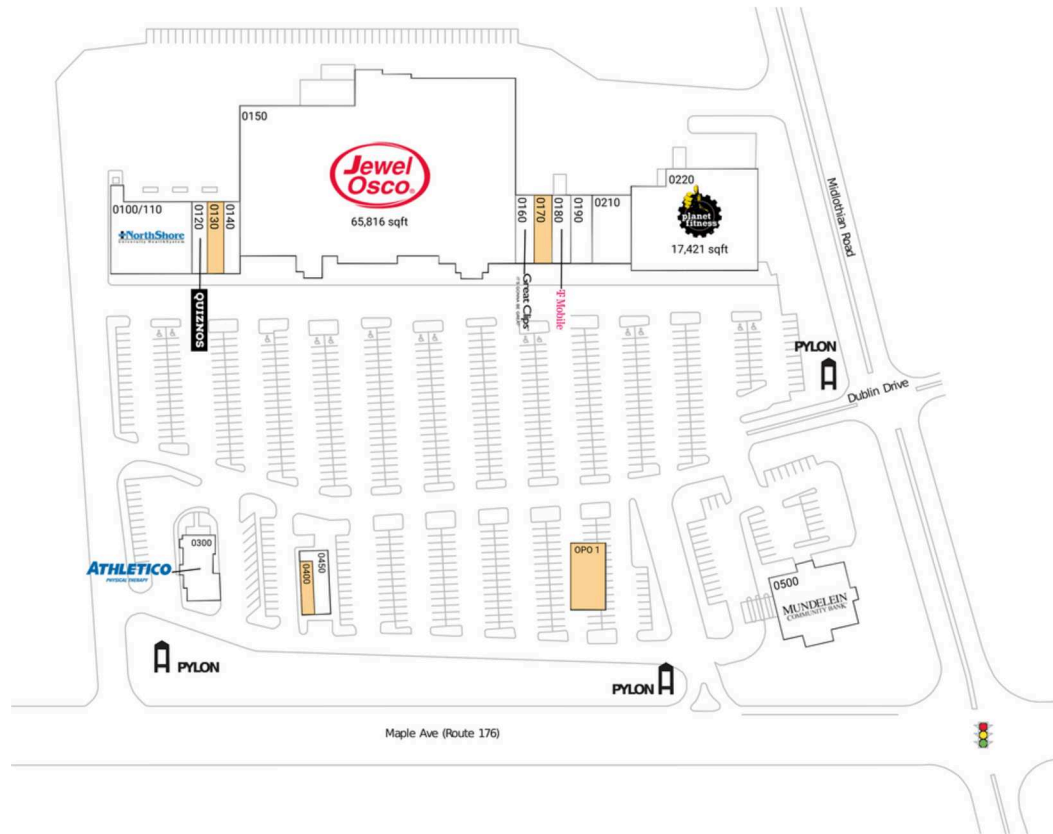

Long Meadow Commons

Chicago-Naperville-Elgin, IL-IN

42.2769, -88.0207
1128-1166 W Maple Ave. | Mundelein, IL 60060-1409

Available Space

OPO 1	0 SF
0130	1,640 SF
0170	1,637 SF
0400	962 SF

Current Retailers

0100/110	NorthShore University HealthSystems	8,036 SF
0120	Quiznos	1,476 SF
0140	Nail Now	1,558 SF
0150	Jewel-Osco	65,816 SF
0160	Great Clips	1,285 SF
0180	T-Mobile	1,227 SF
0190	Lamoon Thai Restaurant	2,762 SF
0210	Luigi's Ristorante Italiano	4,287 SF
0220	Planet Fitness	17,421 SF
0300	Athletico Physical Therapy	2,500 SF
0450	Meadows Family Dentistry	1,600 SF
0500	Mundelein Community Bank	5,786 SF