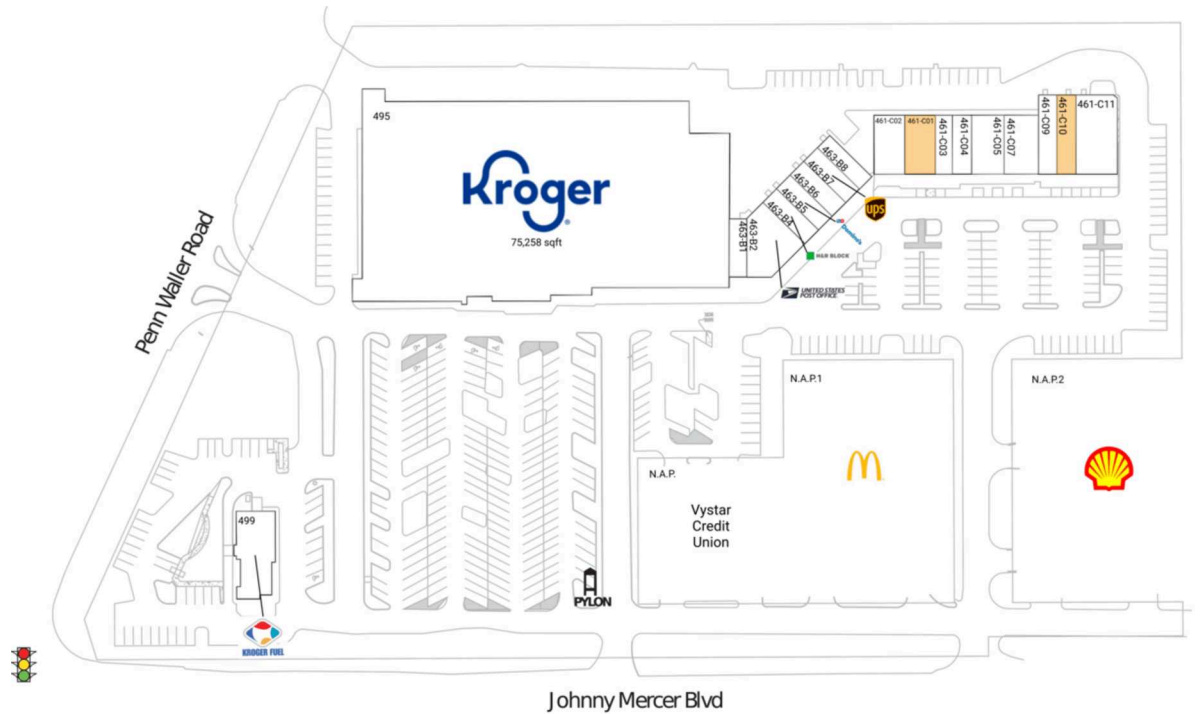

Wilmington Island Shopping Center

Savannah, GA

32.0176, -80.9774

495 Johnny Mercer Blvd | Wilmington Island, GA 31410

Available Space

461-C01	1,327 SF
461-C10	1,605 SF

Current Retailers

N.A.P.	Vystar Credit Union	0 SF
N.A.P.1	McDonald's	0 SF
N.A.P.2	Shell Gas Station	0 SF
461-C02	LV Nail & Spa	1,678 SF
461-C03	Island Chiropractic Clinic	1,202 SF
461-C04	Widespread Wellness	1,200 SF
461-C05	Savannah Power Yoga	2,400 SF
461-C07	BenchMark Physical Therapy	2,404 SF
461-C09	Kobe Sushi & Hibachi	1,612 SF
461-C11	Cilantros Grill & Cantina	3,189 SF
463-B1	CBD+	1,108 SF
463-B2	United States Post Office	2,473 SF
463-B4	H&R Block	1,200 SF
463-B5	Domino's Pizza	1,200 SF
463-B6	Jenz Boutique	1,200 SF
463-B7	The UPS Store	1,200 SF
463-B8	Panda	1,200 SF
495	Kroger	75,258 SF
499	Kroger Fuel Center	3,321 SF