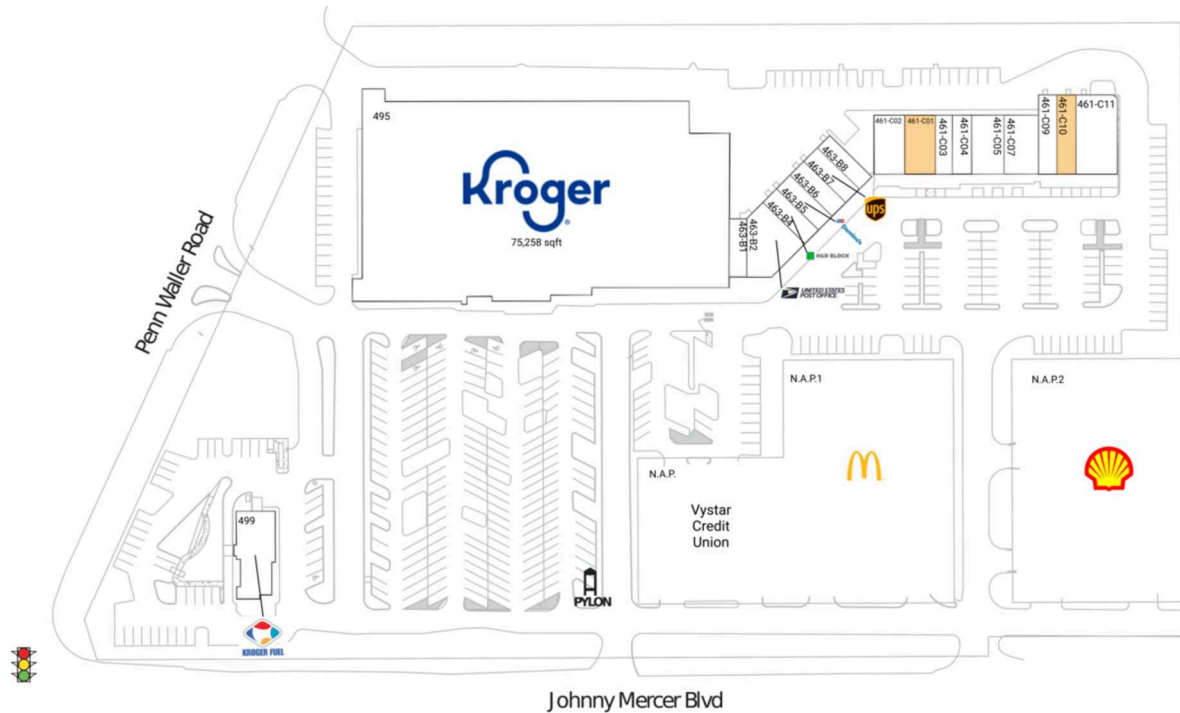

Wilmington Island

Savannah, GA

32.0176, -80.9774

495 Johnny Mercer Blvd | Wilmington Island, GA 31410

Available Space

461-C01	1,327 SF
461-C10	1,605 SF

Current Retailers

N.A.P.	Vystar Credit Union	0 SF
N.A.P.1	McDonald's	0 SF
N.A.P.2	Shell Gas Station	0 SF
461-C02	LV Nail & Spa	1,678 SF
461-C03	Island Chiropractic Clinic	1,202 SF
461-C04	Widespread Wellness	1,200 SF
461-C05	Savannah Power Yoga	2,400 SF
461-C07	BenchMark Physical Therapy	2,404 SF
461-C09	Kobe Sushi & Hibachi	1,612 SF
461-C11	Cilantros Grill & Cantina	3,189 SF
463-B1	CBD+	1,108 SF
463-B2	United States Post Office	2,473 SF
463-B4	H&R Block	1,200 SF
463-B5	Domino's Pizza	1,200 SF
463-B6	Jenz Boutique	1,200 SF
463-B7	The UPS Store	1,200 SF
463-B8	Panda	1,200 SF
495	Kroger	75,258 SF
499	Kroger Fuel Center	3,321 SF