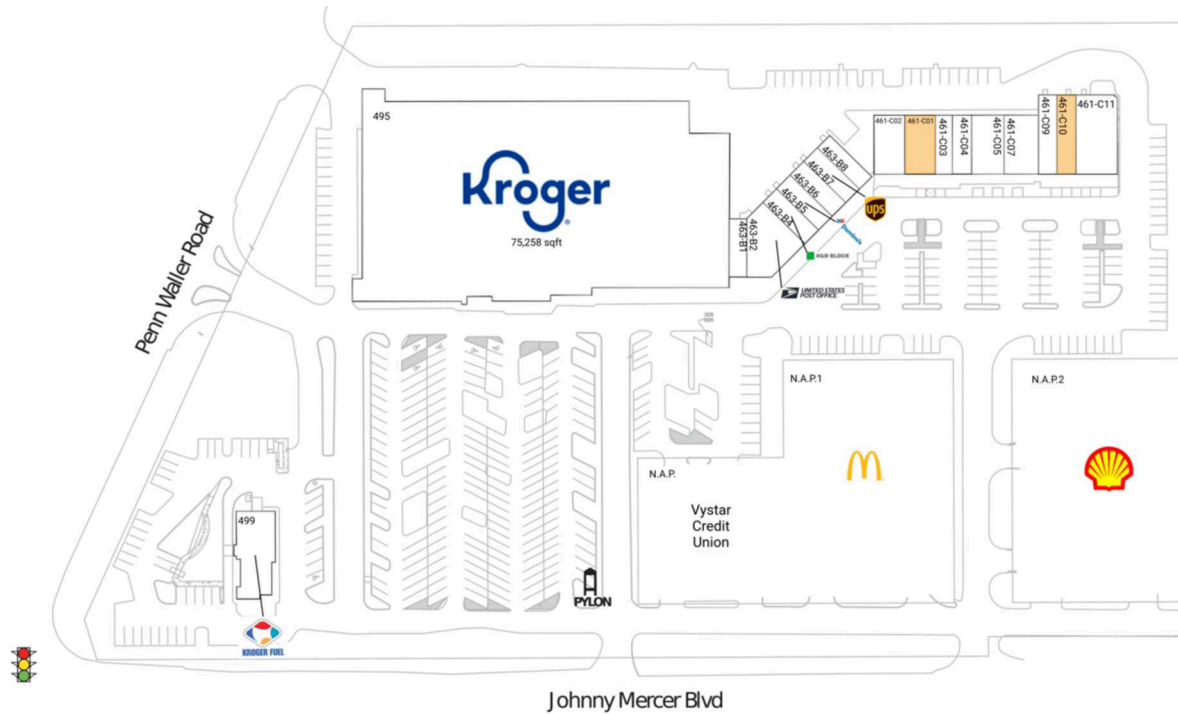

# Wilmington Island Shopping Center

Savannah, GA

32.0176, -80.9774

495 Johnny Mercer Blvd | Wilmington Island, GA 31410

## Available Space

461-C01	1,327 SF
461-C10	1,605 SF

## Current Retailers

N.A.P.	Vystar Credit Union	0 SF
N.A.P.1	McDonald's	0 SF
N.A.P.2	Shell Gas Station	0 SF
461-C02	LV Nail & Spa	1,678 SF
461-C03	Island Chiropractic Clinic	1,202 SF
461-C04	Widespread Wellness	1,200 SF
461-C05	Savannah Power Yoga	2,400 SF
461-C07	BenchMark Physical Therapy	2,404 SF
461-C09	Kobe Sushi & Hibachi	1,612 SF
461-C11	Cilantros Grill & Cantina	3,189 SF
463-B1	CBD+	1,108 SF
463-B2	United States Post Office	2,473 SF
463-B4	H&R Block	1,200 SF
463-B5	Domino's Pizza	1,200 SF
463-B6	Jenz Boutique	1,200 SF
463-B7	The UPS Store	1,200 SF
463-B8	Panda	1,200 SF
495	Kroger	75,258 SF
499	Kroger Fuel Center	3,321 SF