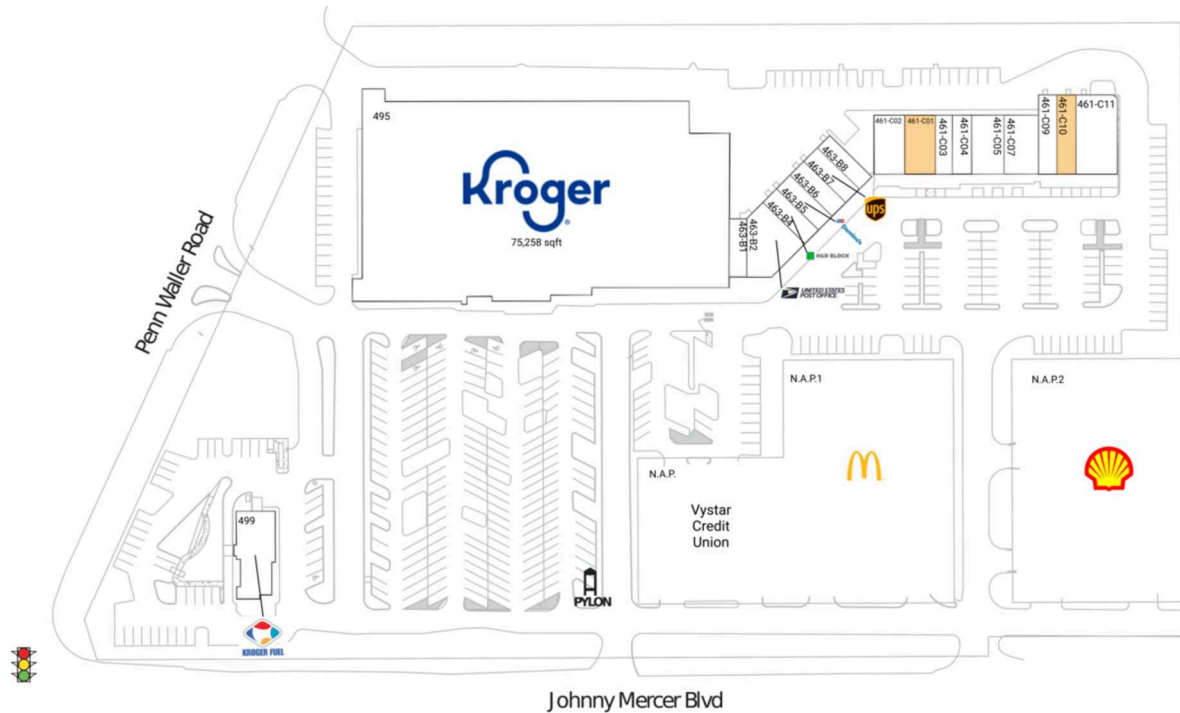

# Wilmington Island

Savannah, GA

32.0176, -80.9774

495 Johnny Mercer Blvd | Wilmington Island, GA 31410

## Available Space

461-C01	1,327 SF
461-C10	1,605 SF

## Current Retailers

N.A.P.	Vystar Credit Union	0 SF
N.A.P.1	McDonald's	0 SF
N.A.P.2	Shell Gas Station	0 SF
461-C02	LV Nail & Spa	1,678 SF
461-C03	Island Chiropractic Clinic	1,202 SF
461-C04	Widespread Wellness	1,200 SF
461-C05	Savannah Power Yoga	2,400 SF
461-C07	BenchMark Physical Therapy	2,404 SF
461-C09	Kobe Sushi & Hibachi	1,612 SF
461-C11	Cilantros Grill & Cantina	3,189 SF
463-B1	CBD+	1,108 SF
463-B2	United States Post Office	2,473 SF
463-B4	H&R Block	1,200 SF
463-B5	Domino's Pizza	1,200 SF
463-B6	Jenz Boutique	1,200 SF
463-B7	The UPS Store	1,200 SF
463-B8	Panda	1,200 SF
495	Kroger	75,258 SF
499	Kroger Fuel Center	3,321 SF