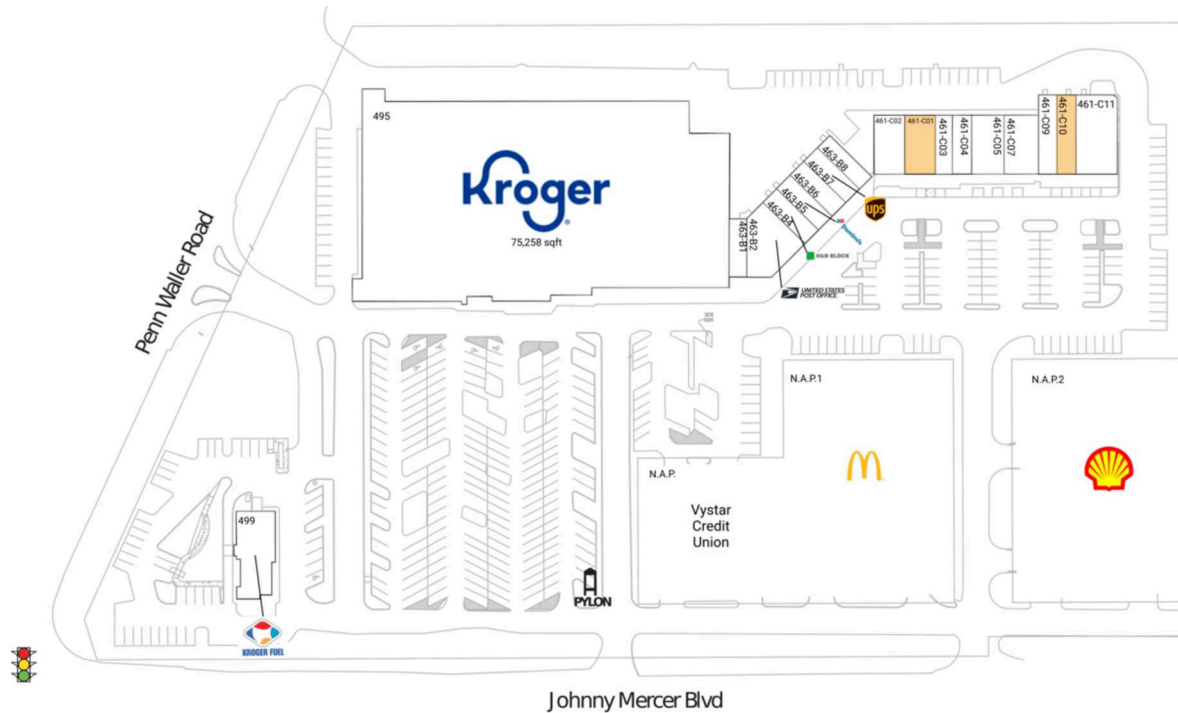

Wilmington Island

Savannah, GA

32.0176, -80.9774

495 Johnny Mercer Blvd | Wilmington Island, GA 31410

Available Space

461-C01	1,327 SF
461-C10	1,605 SF

Current Retailers

N.A.P.	Vystar Credit Union	0 SF
N.A.P.1	McDonald's	0 SF
N.A.P.2	Shell Gas Station	0 SF
461-C02	LV Nail & Spa	1,678 SF
461-C03	Island Chiropractic Clinic	1,202 SF
461-C04	Widespread Wellness	1,200 SF
461-C05	Savannah Power Yoga	2,400 SF
461-C07	BenchMark Physical Therapy	2,404 SF
461-C09	Kobe Sushi & Hibachi	1,612 SF
461-C11	Cilantros Grill & Cantina	3,189 SF
463-B1	CBD+	1,108 SF
463-B2	United States Post Office	2,473 SF
463-B4	H&R Block	1,200 SF
463-B5	Domino's Pizza	1,200 SF
463-B6	Jenz Boutique	1,200 SF
463-B7	The UPS Store	1,200 SF
463-B8	Panda	1,200 SF
495	Kroger	75,258 SF
499	Kroger Fuel Center	3,321 SF