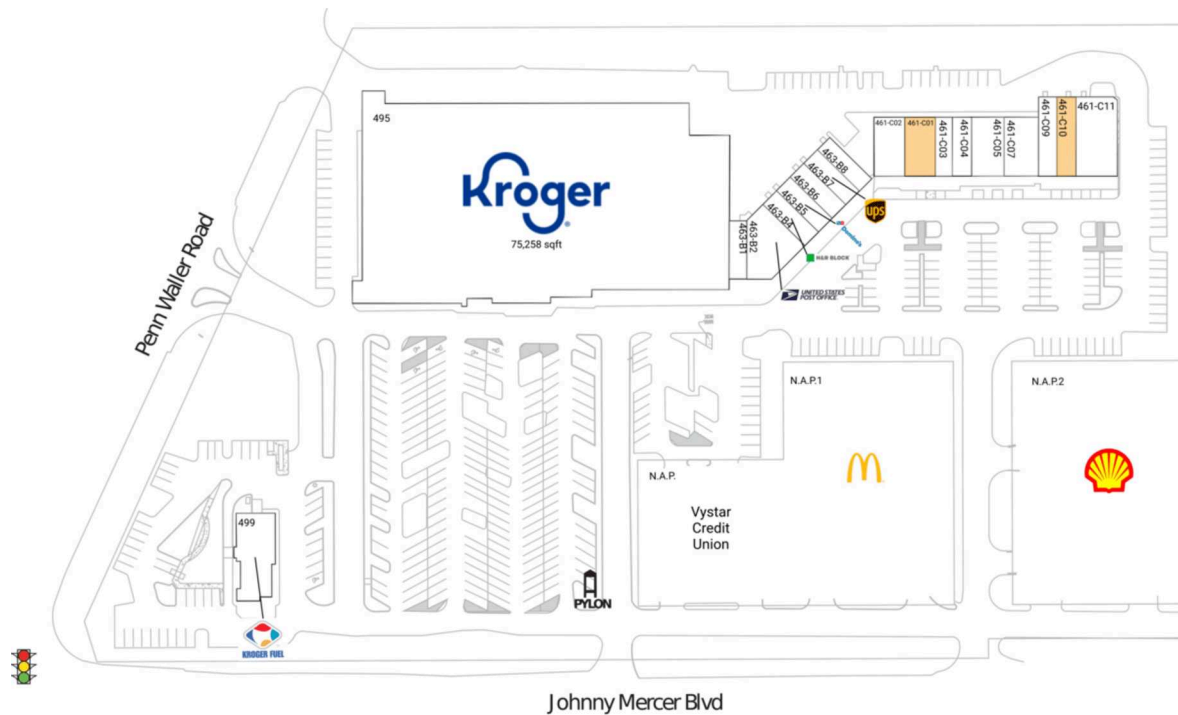

Wilmington Island

Savannah, GA

32.0176, -80.9774

495 Johnny Mercer Blvd | Wilmington Island, GA 31410

Available Space

461-C01	1,327 SF
461-C10	1,605 SF

Current Retailers

N.A.P.	Vystar Credit Union	0 SF
N.A.P.1	McDonald's	0 SF
N.A.P.2	Shell Gas Station	0 SF
461-C02	LV Nail & Spa	1,678 SF
461-C03	Island Chiropractic Clinic	1,202 SF
461-C04	Widespread Wellness	1,200 SF
461-C05	Savannah Power Yoga	2,400 SF
461-C07	BenchMark Physical Therapy	2,404 SF
461-C09	Kobe Sushi & Hibachi	1,612 SF
461-C11	Cilantros Grill & Cantina	3,189 SF
463-B1	CBD+	1,108 SF
463-B2	United States Post Office	2,473 SF
463-B4	H&R Block	1,200 SF
463-B5	Domino's Pizza	1,200 SF
463-B6	Jenz Boutique	1,200 SF
463-B7	The UPS Store	1,200 SF
463-B8	Panda	1,200 SF
495	Kroger	75,258 SF
499	Kroger Fuel Center	3,321 SF