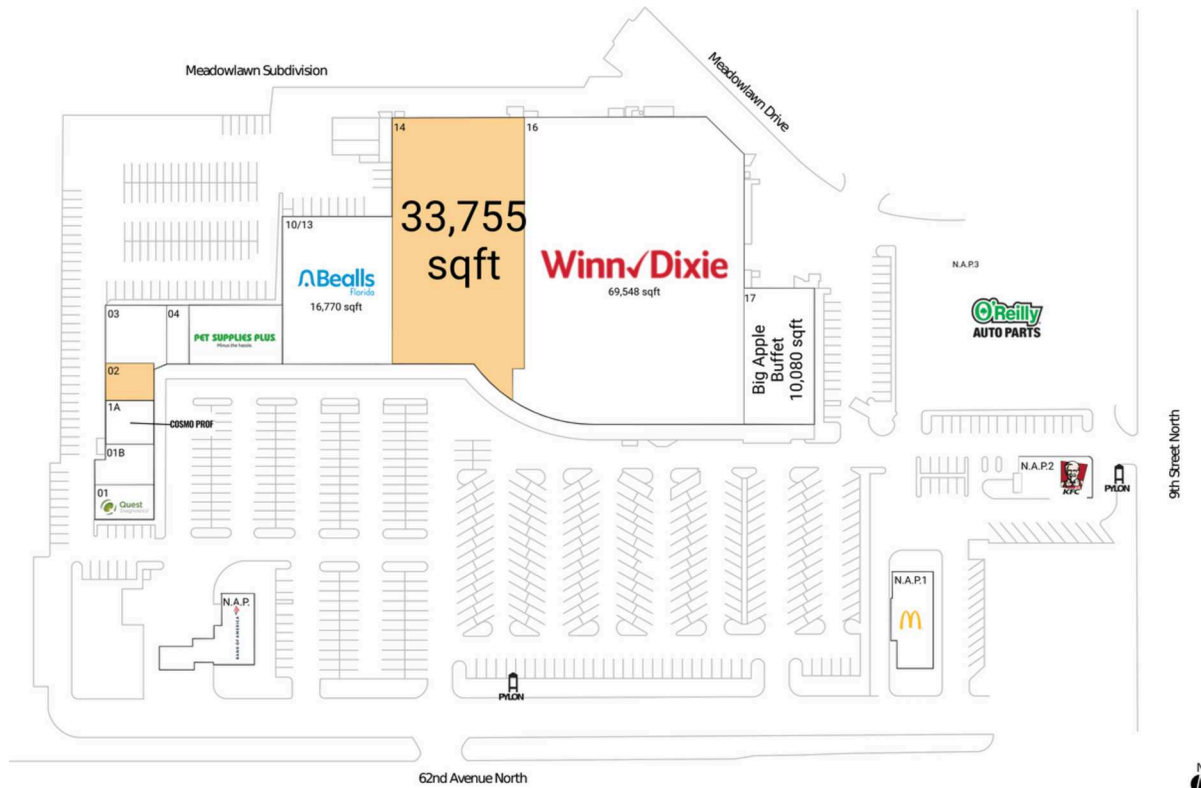

Rutland Plaza - St. Petersburg

Tampa-St. Petersburg-Clearwater, FL

27.8285, -82.6489
1049 62nd Ave. North | St. Petersburg, FL 33702

Available Space

02	1,750 SF
14	33,755 SF

Current Retailers

N.A.P.	Bank Of America	0 SF
N.A.P.1	McDonald's	0 SF
N.A.P.2	KFC	0 SF
N.A.P.3	O'Reilly Auto Parts	0 SF
01	Quest Diagnostics	2,000 SF
01B	Ninja Academy Of Martial Arts	2,459 SF
1A	CosmoProf	2,200 SF
03	Slizzy McGee's	3,860 SF
04	Pure Nail Bar	1,340 SF
06	Pet Supplies Plus	5,800 SF
10/13	Bealls Florida	16,770 SF
16	Winn-Dixie	69,548 SF
17	Big Apple Buffet	10,080 SF