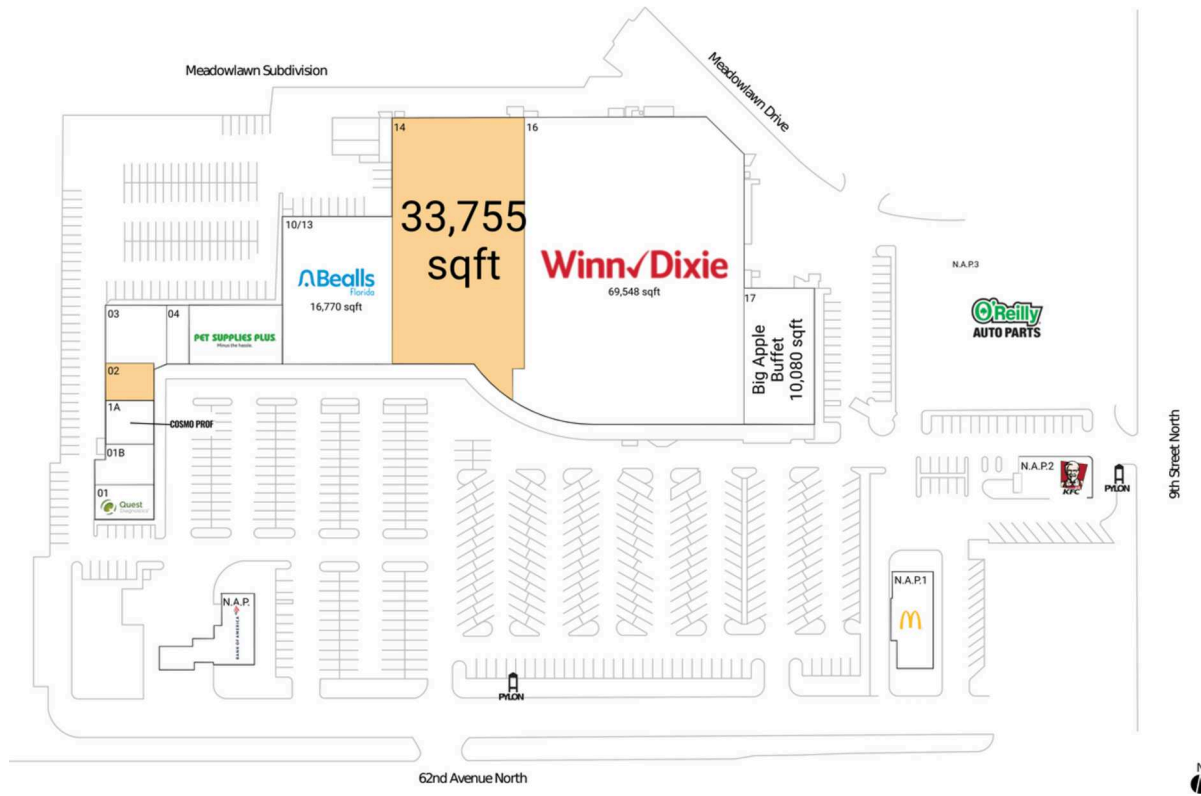

Rutland Plaza - St. Petersburg

Tampa-St. Petersburg-Clearwater, FL

27.8285, -82.6489
1049 62nd Ave. North | St. Petersburg, FL 33702

Available Space

02	1,750 SF
14	33,755 SF

Current Retailers

N.A.P.	Bank Of America	0 SF
N.A.P.1	McDonald's	0 SF
N.A.P.2	KFC	0 SF
N.A.P.3	O'Reilly Auto Parts	0 SF
01	Quest Diagnostics	2,000 SF
01B	Ninja Academy Of Martial Arts	2,459 SF
1A	CosmoProf	2,200 SF
03	Slizzy McGee's	3,860 SF
04	Pure Nail Bar	1,340 SF
06	Pet Supplies Plus	5,800 SF
10/13	Bealls Florida	16,770 SF
16	Winn-Dixie	69,548 SF
17	Big Apple Buffet	10,080 SF