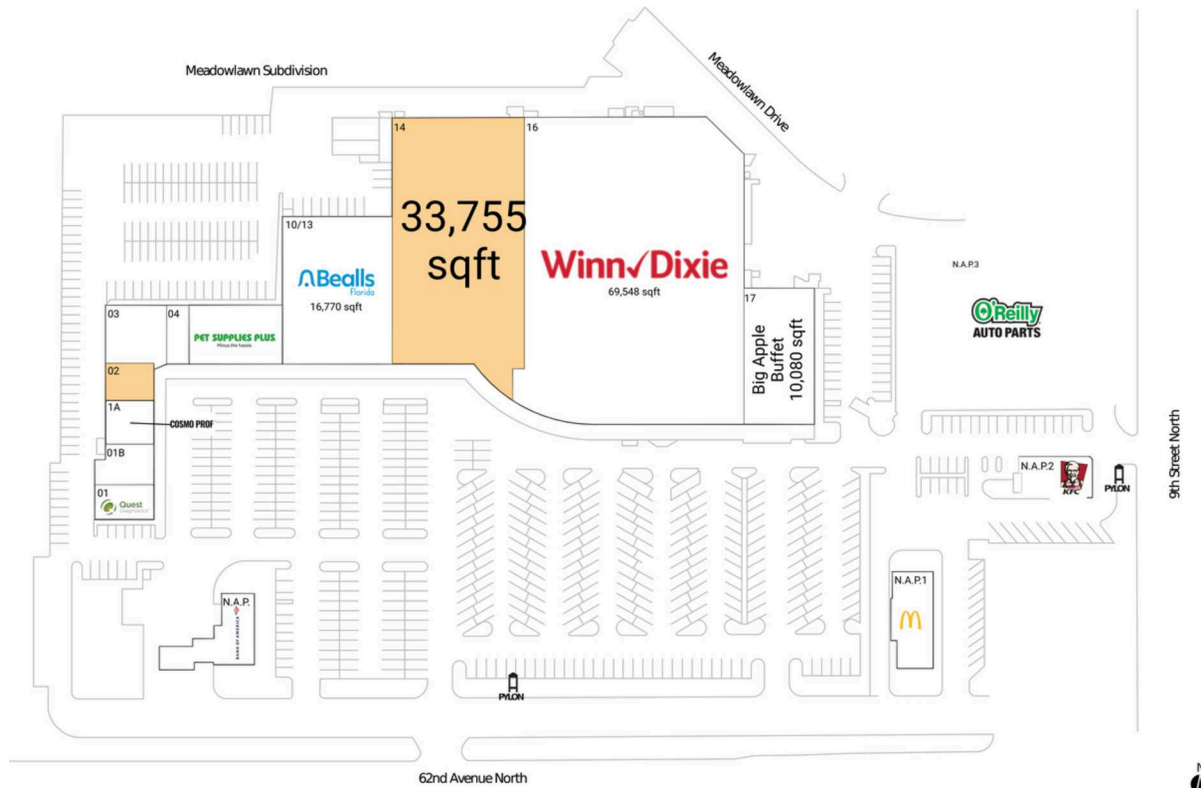

# Rutland Plaza - St. Petersburg

Tampa-St. Petersburg-Clearwater, FL

27.8285, -82.6489  
1049 62nd Ave. North | St. Petersburg, FL 33702

## Available Space

02	1,750 SF
14	33,755 SF

## Current Retailers

N.A.P.	Bank Of America	0 SF
N.A.P.1	McDonald's	0 SF
N.A.P.2	KFC	0 SF
N.A.P.3	O'Reilly Auto Parts	0 SF
01	Quest Diagnostics	2,000 SF
01B	Ninja Academy Of Martial Arts	2,459 SF
1A	CosmoProf	2,200 SF
03	Slizzy McGee's	3,860 SF
04	Pure Nail Bar	1,340 SF
06	Pet Supplies Plus	5,800 SF
10/13	Bealls Florida	16,770 SF
16	Winn-Dixie	69,548 SF
17	Big Apple Buffet	10,080 SF