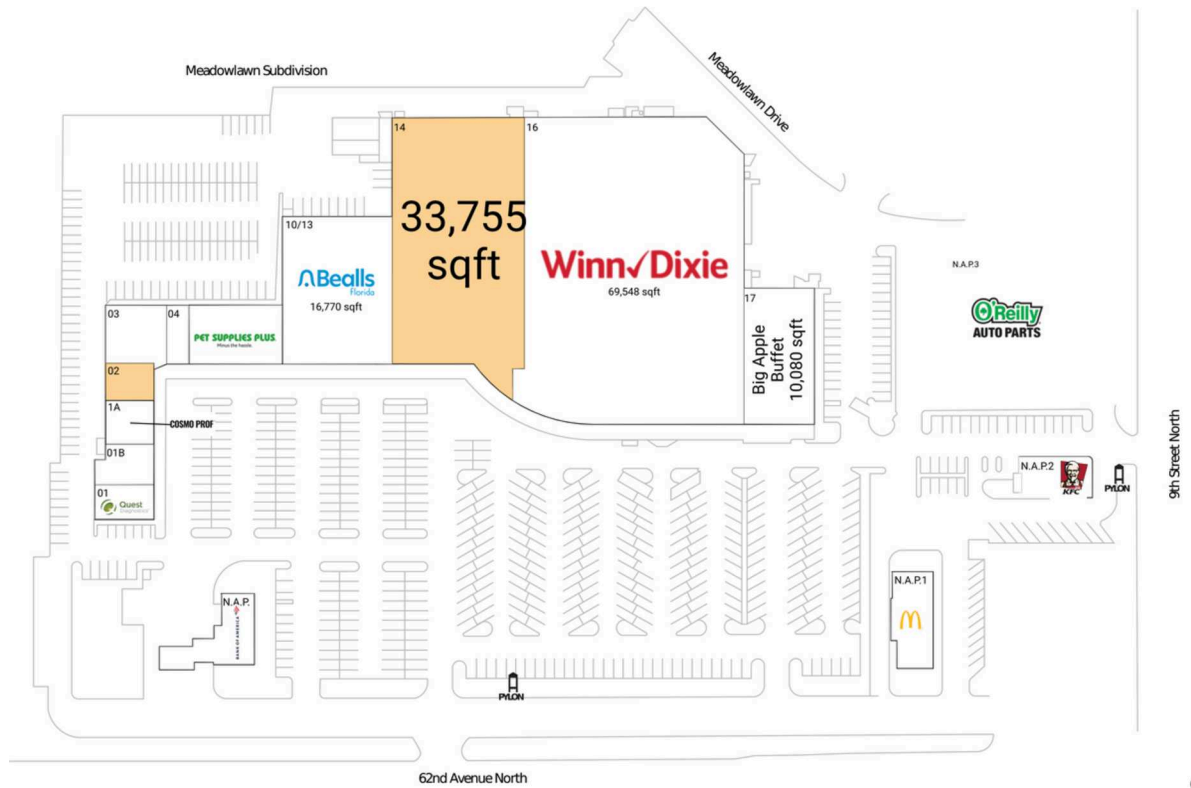

Rutland Plaza - St. Petersburg

Tampa-St. Petersburg-Clearwater, FL

27.8285, -82.6489
1049 62nd Ave. North | St. Petersburg, FL 33702

Available Space

02	1,750 SF
14	33,755 SF

Current Retailers

N.A.P.	Bank Of America	0 SF
N.A.P.1	McDonald's	0 SF
N.A.P.2	KFC	0 SF
N.A.P.3	O'Reilly Auto Parts	0 SF
01	Quest Diagnostics	2,000 SF
01B	Ninja Academy Of Martial Arts	2,459 SF
1A	CosmoProf	2,200 SF
03	Slizzy McGee's	3,860 SF
04	Pure Nail Bar	1,340 SF
06	Pet Supplies Plus	5,800 SF
10/13	Bealls Florida	16,770 SF
16	Winn-Dixie	69,548 SF
17	Big Apple Buffet	10,080 SF