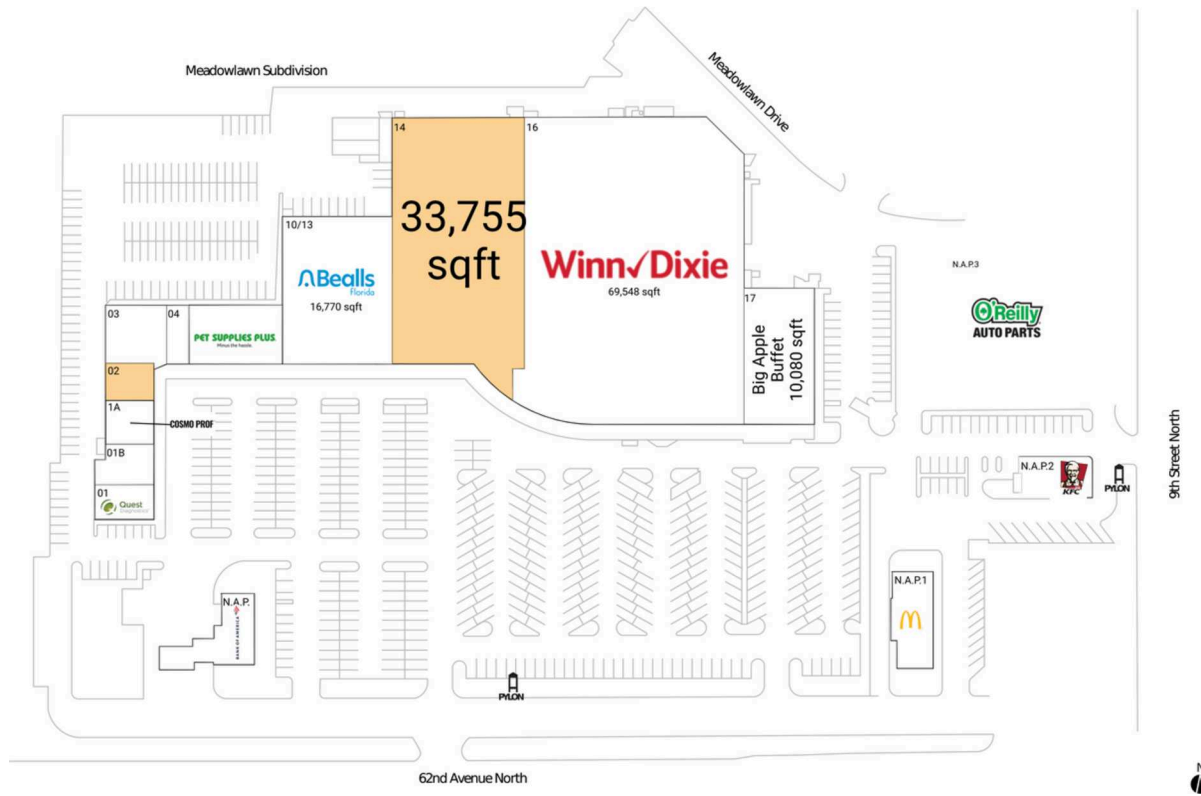

# Rutland Plaza - St. Petersburg

Tampa-St. Petersburg-Clearwater, FL

27.8285, -82.6489  
1049 62nd Ave. North | St. Petersburg, FL 33702

## Available Space

02	1,750 SF
14	33,755 SF

## Current Retailers

N.A.P.	Bank Of America	0 SF
N.A.P.1	McDonald's	0 SF
N.A.P.2	KFC	0 SF
N.A.P.3	O'Reilly Auto Parts	0 SF
01	Quest Diagnostics	2,000 SF
01B	Ninja Academy Of Martial Arts	2,459 SF
1A	CosmoProf	2,200 SF
03	Slizzy McGee's	3,860 SF
04	Pure Nail Bar	1,340 SF
06	Pet Supplies Plus	5,800 SF
10/13	Bealls Florida	16,770 SF
16	Winn-Dixie	69,548 SF
17	Big Apple Buffet	10,080 SF