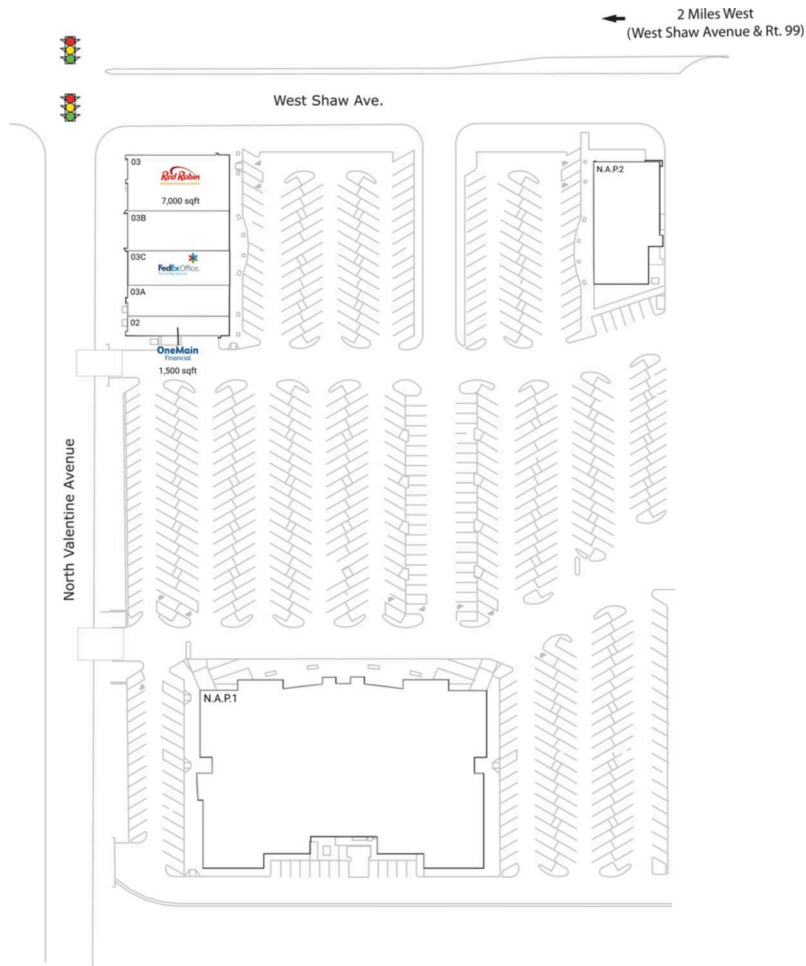

# Broadway Faire

Fresno, CA

36.8071, -119.8526

3333 West Shaw Avenue | Fresno, CA 93711

## Current Retailers

N.A.P.1	N.A.P.	39,983 SF
N.A.P.2	N.A.P.2	6,195 SF
02	OneMain Financial	1,500 SF
03	Red Robin Gourmet Burgers	7,000 SF
03A	Liquor 4U	2,000 SF
03B	Conroy's Flowers	2,000 SF
03C	FedEx Office	2,500 SF