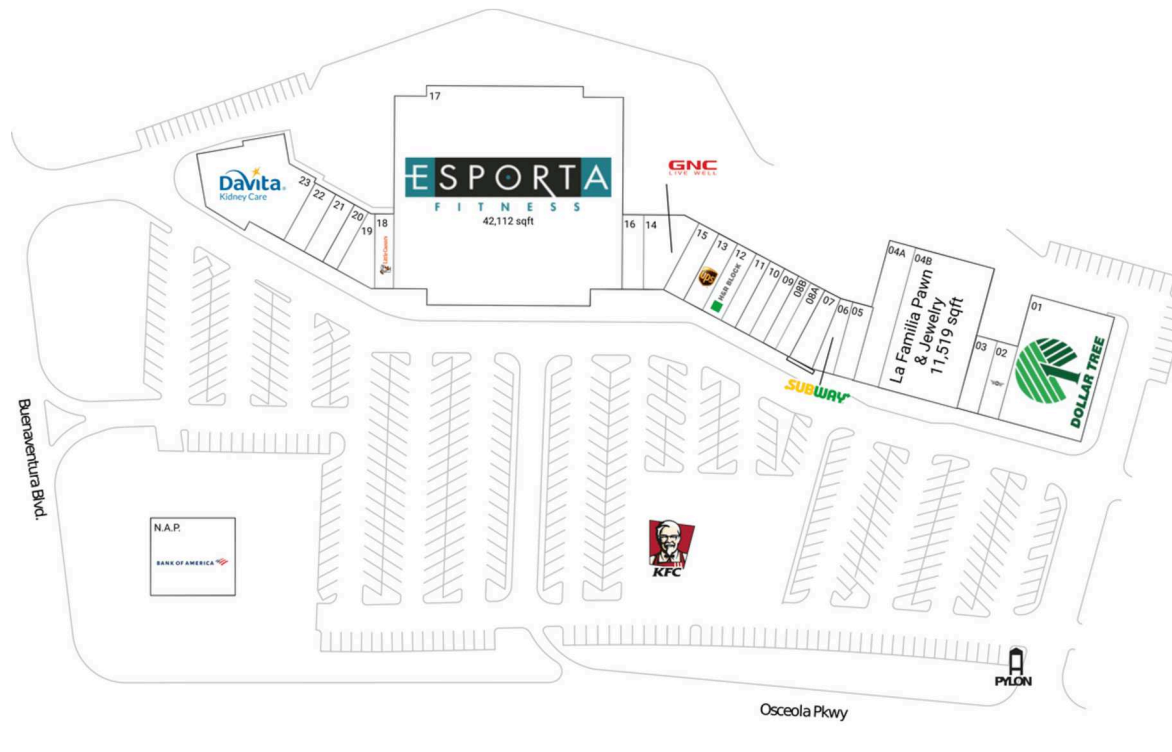

Ventura Downs

Orlando-Kissimmee-Sanford, FL

28.3439, -81.3646

1944-1998 Osceola Parkway | Kissimmee, FL 34743

Current Retailers

N.A.P	KFC	0 SF
N.A.P.	Bank Of America	0 SF
01	Dollar Tree	9,600 SF
02	Wingstop	1,400 SF
03	Ace Cash Express	1,400 SF
04A	Liquor Store	1,981 SF
04B	La Familia Pawn & Jewelry	11,519 SF
05	Pharmacy	1,400 SF
06	Subway	1,131 SF
07	Orlando Endodontic Specialists	1,131 SF
08A	Chiropractor	1,400 SF
08B	Vida Medical Clinic	1,050 SF
09	Sundance Realty	1,050 SF
10	VIP Nail Lounge	1,050 SF
11	China Sea	1,050 SF
12	H&R Block	1,400 SF
13	The UPS Store	1,400 SF
14	GNC	1,493 SF
15	El Burro Loco	2,507 SF
16	Chamos Barber Shop	1,400 SF
17	Esporta Fitness	42,112 SF
18	Little Caesars Pizza	1,250 SF
19	Cricket	1,477 SF
20	Fusion Pet Stylez	900 SF
21	Ventura Cleaners	1,200 SF
22	Arepas El Cacao	1,320 SF
23	DaVita Dialysis	6,570 SF