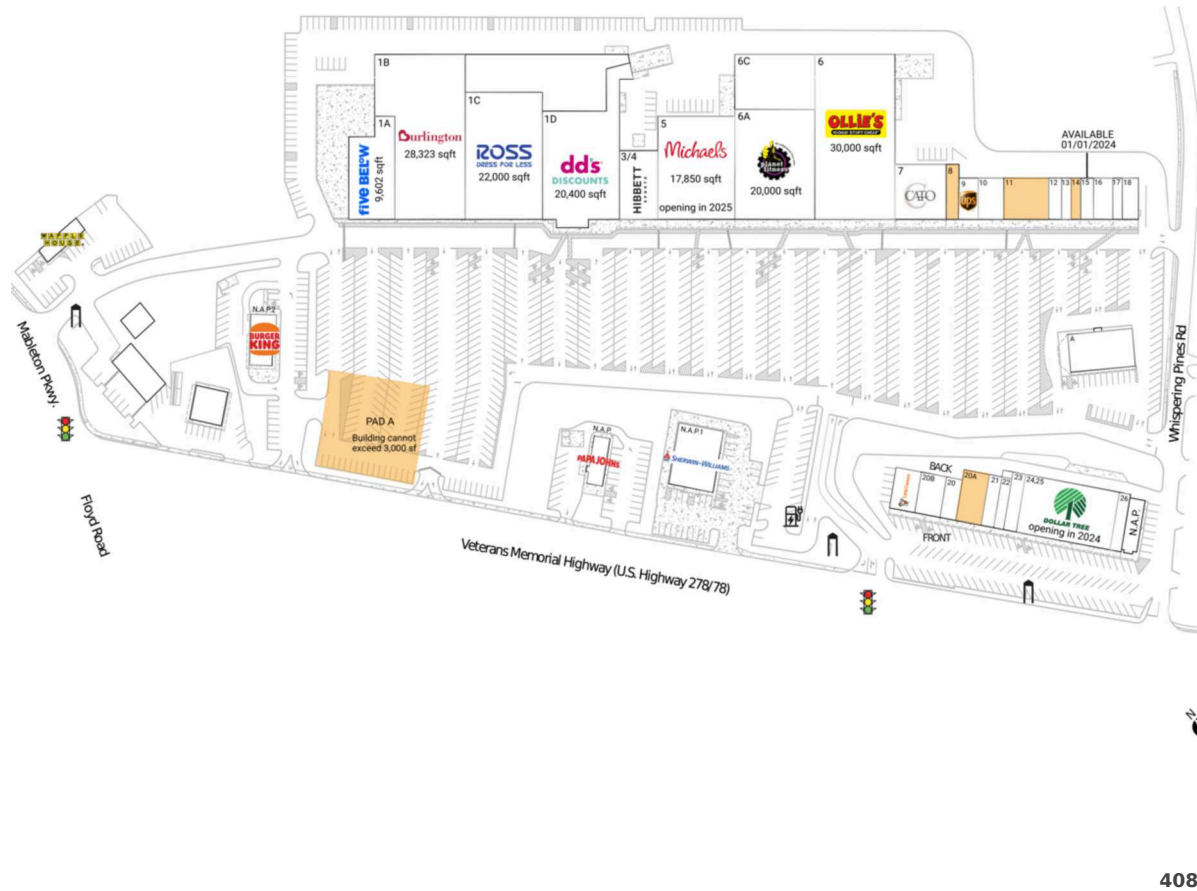

# The Village at Mableton

Atlanta-Sandy Springs-Alpharetta, GA

33.8175, -84.5797  
5590 Mableton Parkway SW | Mableton, GA 30126

## Available Space

8	1,600 SF
11	4,200 SF
14	900 SF
20A	2,998 SF

## Pad Opportunities

PAD A	0 SF/0
-------	--------

## Current Retailers

A	Sky Restaurant Bar & Grill	5,388 SF
N.A.P.	Papa John's	0 SF
N.A.P.1	Sherwin-Williams	0 SF
N.A.P.2	Burger King	0 SF
N.A.P.3	Waffle House	0 SF
1A	Five Below	9,602 SF
1B	Burlington	28,323 SF
1C	Ross Dress For Less	22,000 SF
1D	Dd's Discounts	20,400 SF
3/4	Hibbett Sports	6,000 SF
5	Michaels	17,850 SF
6	Ollie's	30,000 SF
6A	Planet Fitness	20,000 SF
6C	DashMart	10,000 SF
7	Cato	6,400 SF
9	The UPS Store	1,800 SF
10	La Michoacana Iconic Ice Cream	2,400 SF
12	CorTech Staffing	1,200 SF
13	Paradise Smoothie Juice Bar	900 SF
15	Education Through Dance	1,200 SF
16	Cobb Medical Institute	1,800 SF
17	Ally Hair & Beauty Salon	900 SF
18	Moore Diagnostic Laboratory	1,500 SF
19A	Little Caesars Pizza	2,400 SF
20	Kissed Hair Kollections LLC	1,418 SF
20B	Perfect Polish Nail Lounge	2,400 SF
21	Sonturk Insurance Agency	1,540 SF
22	Century Construction & Technologies	1,200 SF
23	Atlanta Vinyl	1,720 SF
24,25	Dollar Tree	12,612 SF
26	Edible Endeavors	1,510 SF