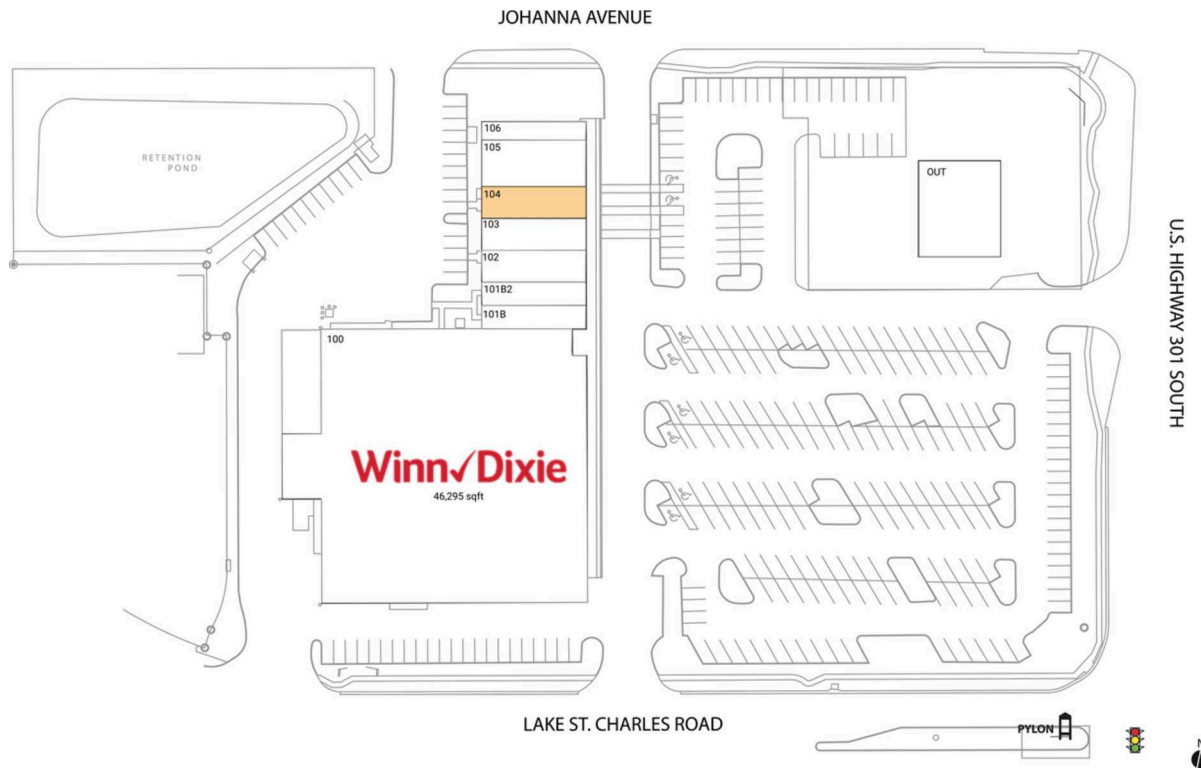

Lake St. Charles

Tampa-St. Petersburg-Clearwater, FL

27.8802, -82.3276

6913 US Highway 301 | Riverview, FL 33569

Available Space

104 1,600 SF

Current Retailers

OUT	Speedy Car Wash	4,800 SF
100	Winn-Dixie	46,295 SF
101B	China Star Restaurant	1,200 SF
101B2	Cindy's Barber Shop	1,200 SF
102	Amour Beauty Nails, Lashes & Brows	1,600 SF
103	Hello Unlimited	1,600 SF
105	Holiday Cafe / Italian Kitchen	2,480 SF
106	Justin's Pizza	1,040 SF