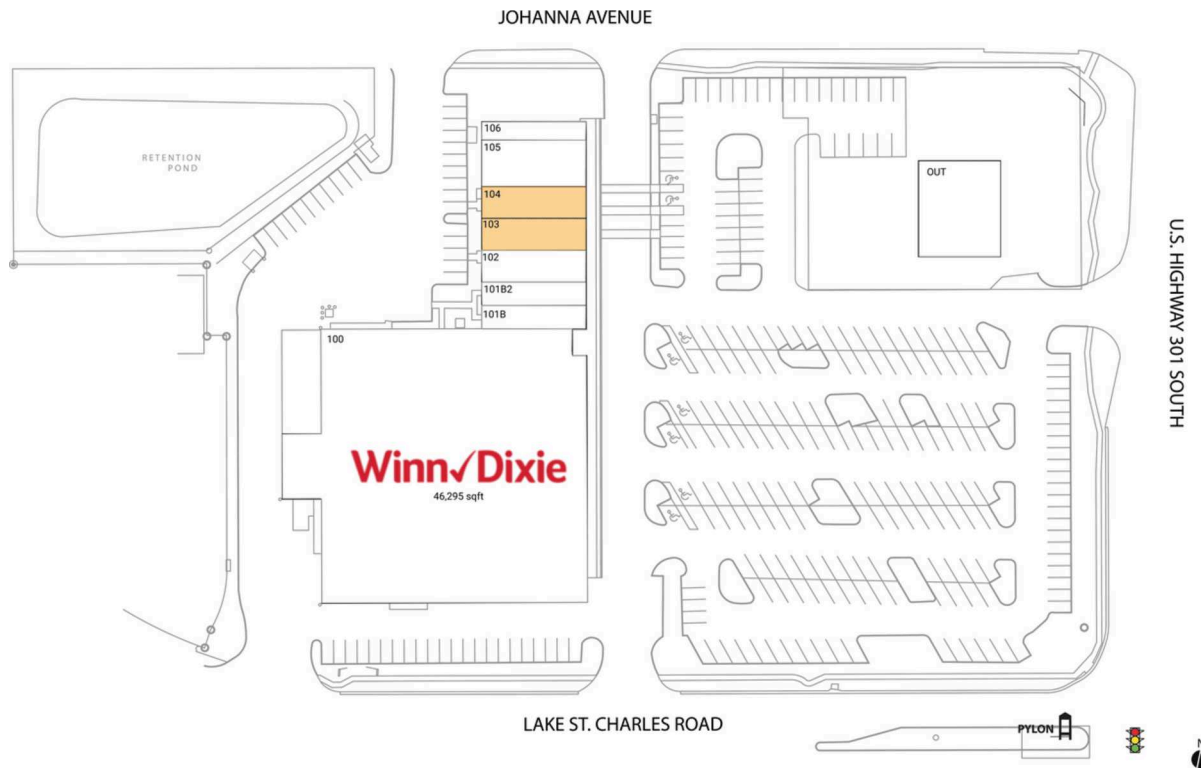

# Lake St. Charles

Tampa-St. Petersburg-Clearwater, FL

27.8802, -82.3276

6913 US Highway 301 | Riverview, FL 33569

## Available Space

103	1,600 SF
104	1,600 SF

## Current Retailers

OUT	Speedy Car Wash	4,800 SF
100	Winn-Dixie	46,295 SF
101B	China Star Restaurant	1,200 SF
101B2	Cindy's Barber Shop	1,200 SF
102	Amour Beauty Nails, Lashes & Brows	1,600 SF
105	Holiday Cafe / Italian Kitchen	2,480 SF
106	Justin's Pizza	1,040 SF