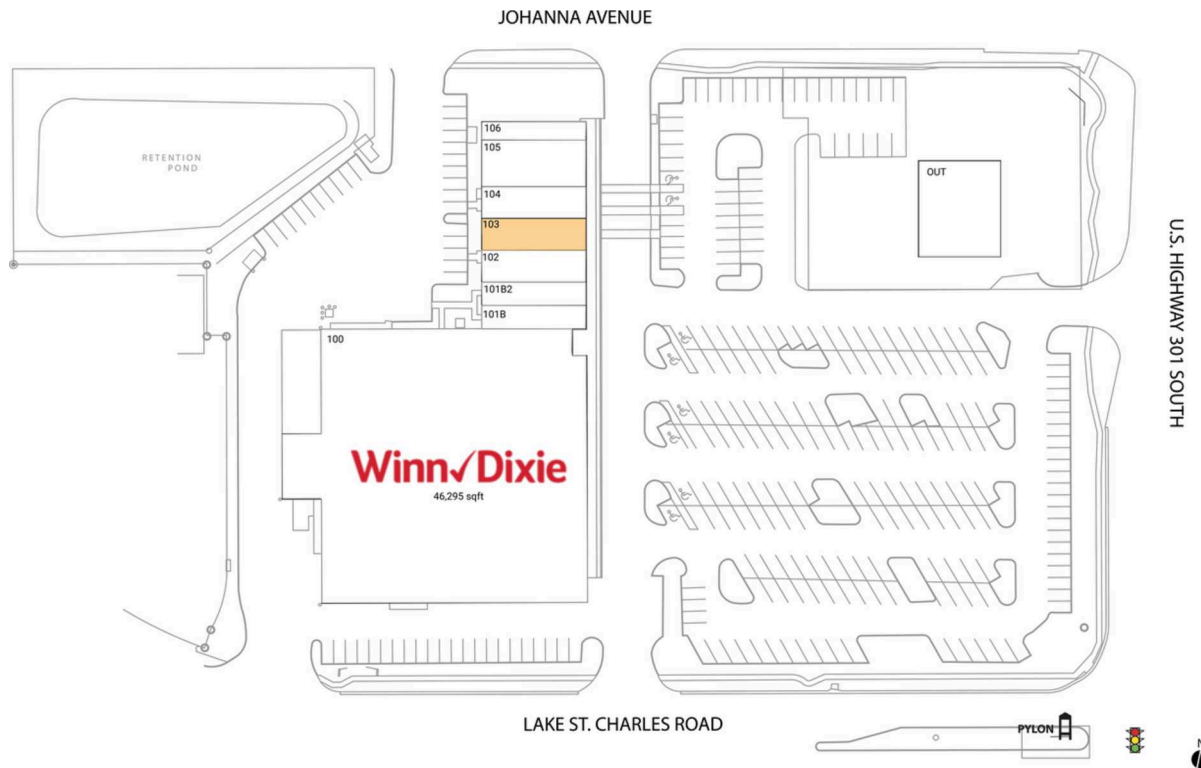

Lake St. Charles

Tampa-St. Petersburg-Clearwater, FL

27.8802, -82.3276
6913 US Highway 301 | Riverview, FL 33569

Available Space

103 1,600 SF

Current Retailers

OUT	Speedy Car Wash	4,800 SF
100	Winn-Dixie	46,295 SF
101B	China Star Restaurant	1,200 SF
101B2	Cindy's Barber Shop	1,200 SF
102	Amour Beauty Nails, Lashes & Brows	1,600 SF
104	Chris A. Castellano, DDS	1,600 SF
105	Holiday Cafe / Italian Kitchen	2,480 SF
106	Justin's Pizza	1,040 SF