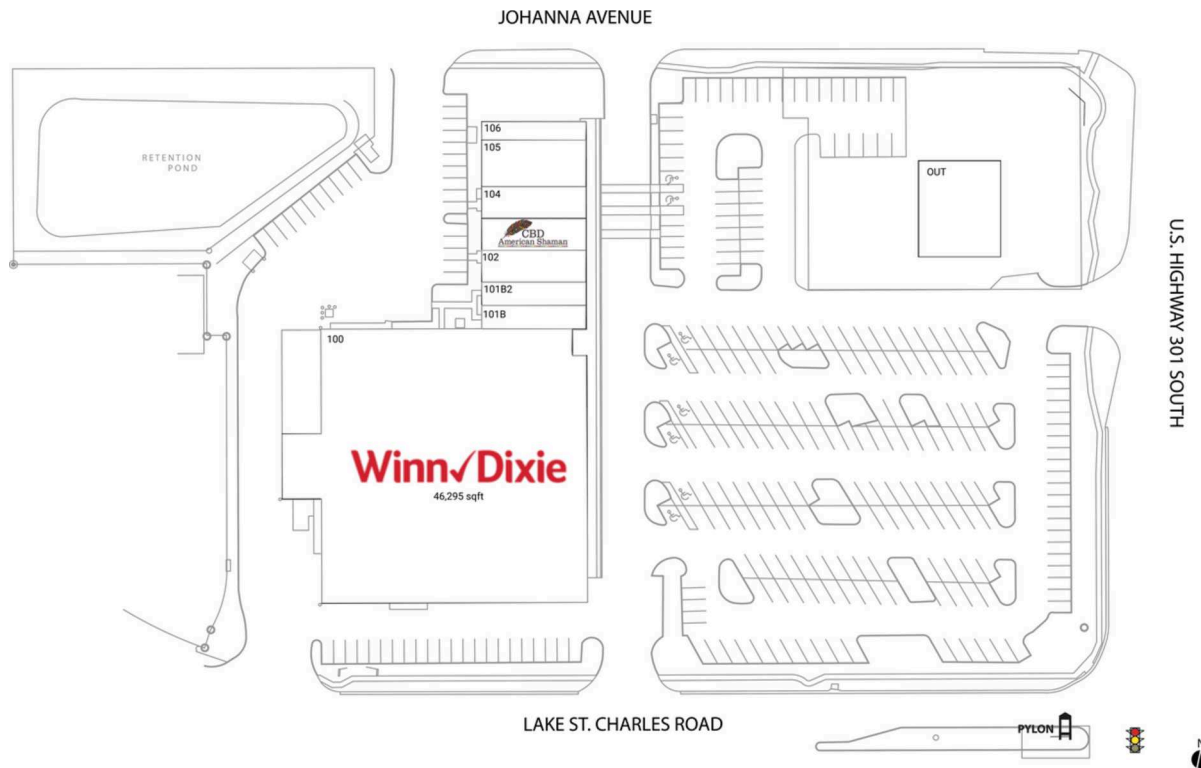

# Lake St. Charles

Tampa-St. Petersburg-Clearwater, FL

27.8802, -82.3276  
6913 US Highway 301 | Riverview, FL 33569

## Current Retailers

OUT	Speedy Car Wash	4,800 SF
100	Winn-Dixie	46,295 SF
101B	China Star Restaurant	1,200 SF
101B2	Cindy's Barber Shop	1,200 SF
102	Amour Beauty Nails, Lashes & Brows	1,600 SF
103	CBD American Shaman	1,600 SF
104	Chris A. Castellano, DDS	1,600 SF
105	Holiday Cafe / Italian Kitchen	2,480 SF
106	Justin's Pizza	1,040 SF