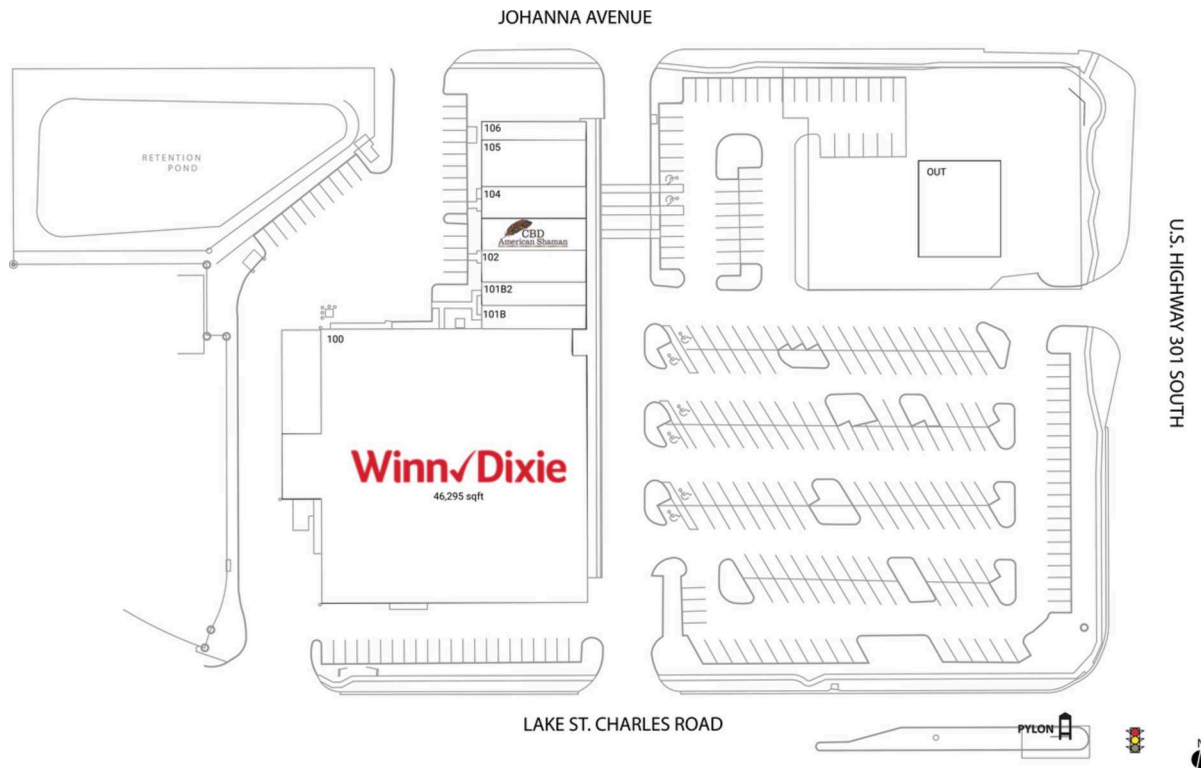

Lake St. Charles

Tampa-St. Petersburg-Clearwater, FL

27.8802, -82.3276
6913 US Highway 301 | Riverview, FL 33569

Current Retailers

OUT	Speedy Car Wash	4,800 SF
100	Winn-Dixie	46,295 SF
101B	China Star Restaurant	1,200 SF
101B2	Cindy's Barber Shop	1,200 SF
102	Amour Beauty Nails, Lashes & Brows	1,600 SF
103	CBD American Shaman	1,600 SF
104	Chris A. Castellano, DDS	1,600 SF
105	Holiday Cafe / Italian Kitchen	2,480 SF
106	Justin's Pizza	1,040 SF