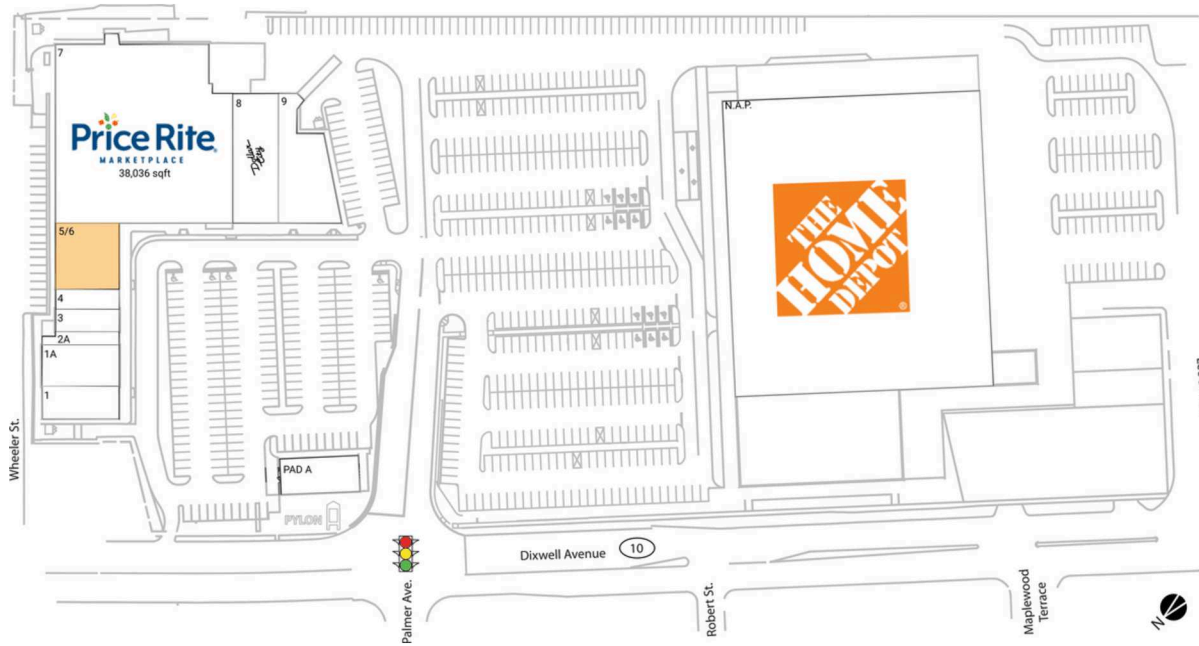

Parkway Plaza - Hamden

New Haven-Milford, CT

41.3619, -72.9228

1869 Dixwell Avenue | Hamden, CT 06514

Available Space

5/6 5,254 SF

Current Retailers

N.A.P.	The Home Depot	0 SF
PAD A	Mattress Plus	3,500 SF
1	Fred Astaire Dance Studio	3,139 SF
1A	Hair Beauty Supply	3,913 SF
2A	Nail Spa	1,254 SF
3	HearingLife	1,775 SF
4	Parkway Dental	1,662 SF
7	PriceRite	38,036 SF
8	Dollar City	7,372 SF
9	Sukura Garden Restaurant	6,448 SF