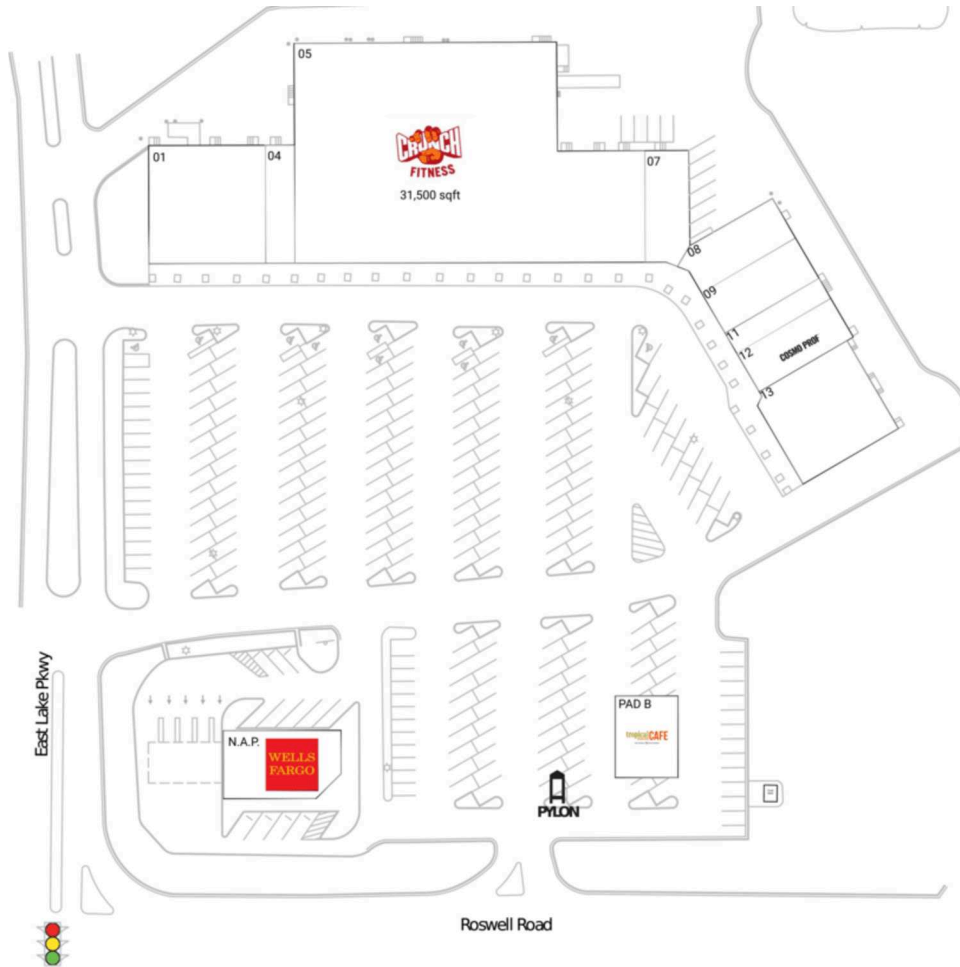

Eastlake Plaza

Atlanta-Sandy Springs-Alpharetta, GA

33.9704, -84.4895
2211 Roswell Road | Marietta, GA 30062

Current Retailers

ATM	Truist Bank	0 SF
N.A.P.	Wells Fargo	0 SF
PAD B	Tropical Smoothie Cafe	0 SF
01	DashMart	6,400 SF
04	JJ's Pizza	1,600 SF
05	Crunch Fitness	31,500 SF
07	Cajun Specialty Meats	2,250 SF
08	Cookie Nip Studio Kitchen	2,230 SF
09	Brazilian Aesthetic Center	2,400 SF
11	Pink Me Up Brazilian Nail Salon	1,200 SF
12	CosmoProf	2,296 SF
13	Atlanta Dance	5,100 SF