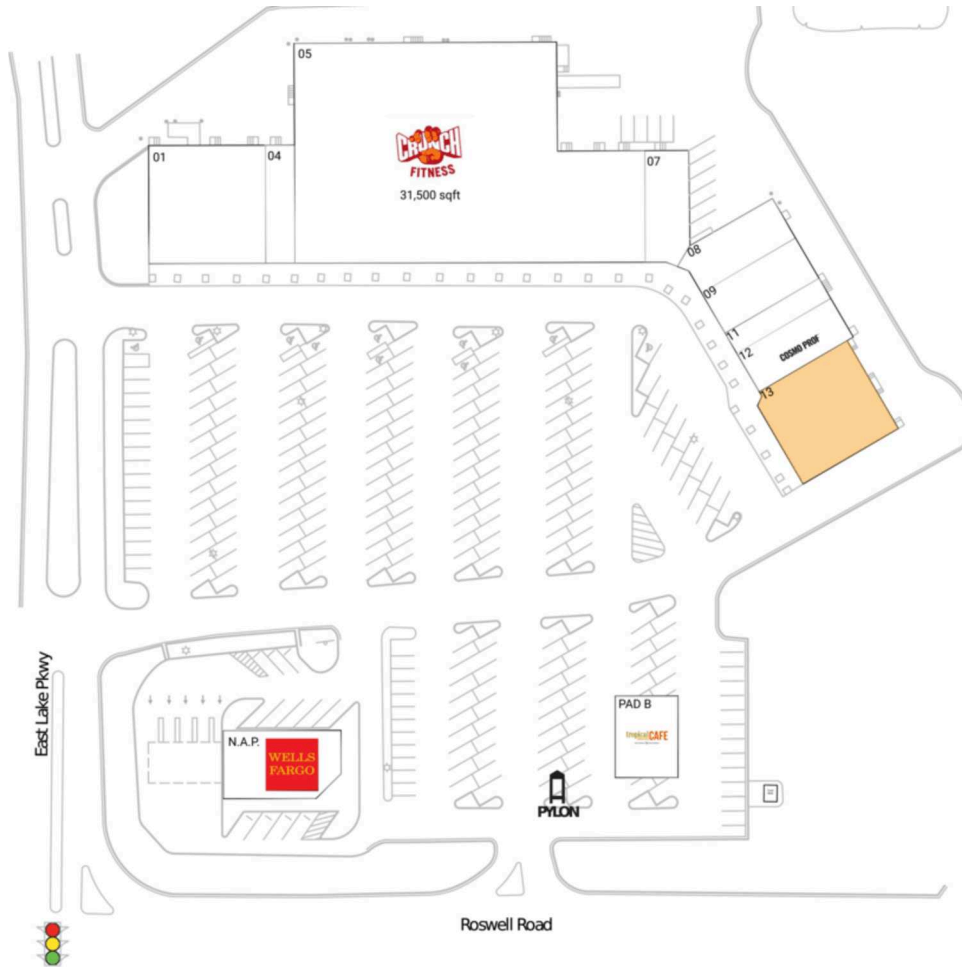

Eastlake Plaza

Atlanta-Sandy Springs-Alpharetta, GA

33.9704, -84.4895
2211 Roswell Road | Marietta, GA 30062

Available Space

13 5,100 SF

Current Retailers

ATM	Truist Bank	0 SF
N.A.P.	Wells Fargo	0 SF
PAD B	Tropical Smoothie Cafe	0 SF
01	DashMart	6,400 SF
04	JJ's Pizza	1,600 SF
05	Crunch Fitness	31,500 SF
07	Cajun Specialty Meats	2,250 SF
08	Cookie Nip Studio Kitchen	2,230 SF
09	Brazilian Aesthetic Center	2,400 SF
11	Pink Me Up Brazilian Nail Salon	1,200 SF
12	CosmoProf	2,296 SF