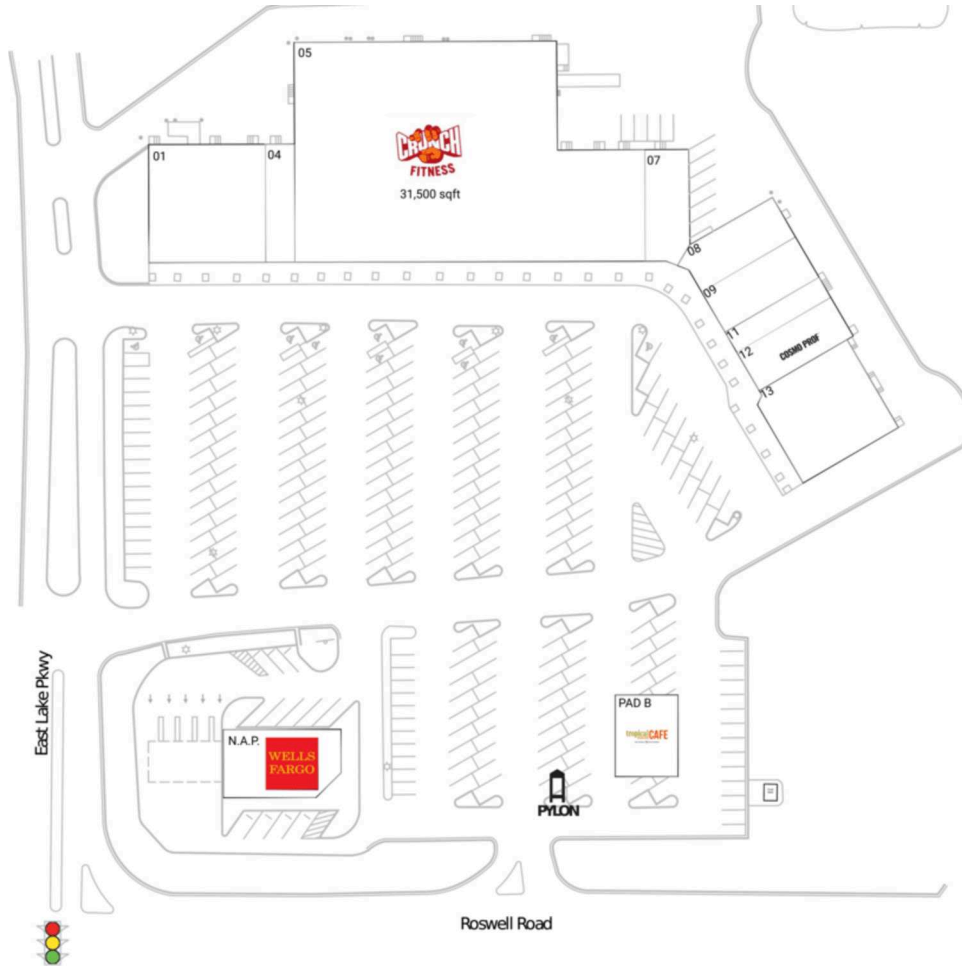

Eastlake Plaza

Atlanta-Sandy Springs-Roswell, GA

33.9704, -84.4895
2211 Roswell Road | Marietta, GA 30062

Current Retailers

ATM	Truist Bank	0 SF
N.A.P.	Wells Fargo	0 SF
PAD B	Tropical Smoothie Cafe	0 SF
01	DashMart	6,400 SF
04	JJ's Pizza	1,600 SF
05	Crunch Fitness	31,500 SF
07	Cajun Specialty Meats	2,250 SF
08	Cookie Nip Studio Kitchen	2,230 SF
09	Brazilian Aesthetic Center	2,400 SF
11	Pink Me Up Brazilian Nail Salon	1,200 SF
12	CosmoProf	2,296 SF
13	Atlanta Dance	5,100 SF