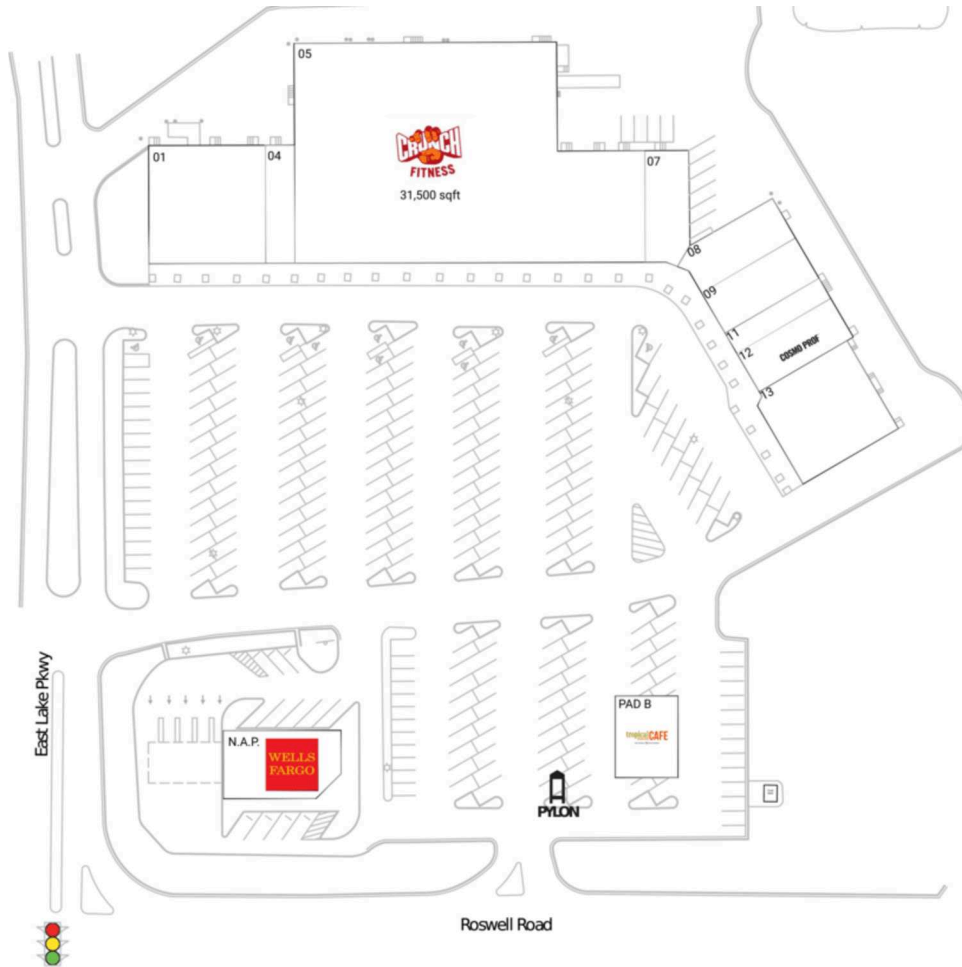

Eastlake Plaza

Atlanta-Sandy Springs-Roswell, GA

33.9704, -84.4895
2211 Roswell Road | Marietta, GA 30062

Current Retailers

ATM	Truist Bank	0 SF
N.A.P.	Wells Fargo	0 SF
PAD B	Tropical Smoothie Cafe	0 SF
01	DashMart	6,400 SF
04	JJ's Pizza	1,600 SF
05	Crunch Fitness	31,500 SF
07	Cajun Specialty Meats	2,250 SF
08	Cookie Nip Studio Kitchen	2,230 SF
09	Brazilian Aesthetic Center	2,400 SF
11	Pink Me Up Brazilian Nail Salon	1,200 SF
12	CosmoProf	2,296 SF
13	Atlanta Dance	5,100 SF