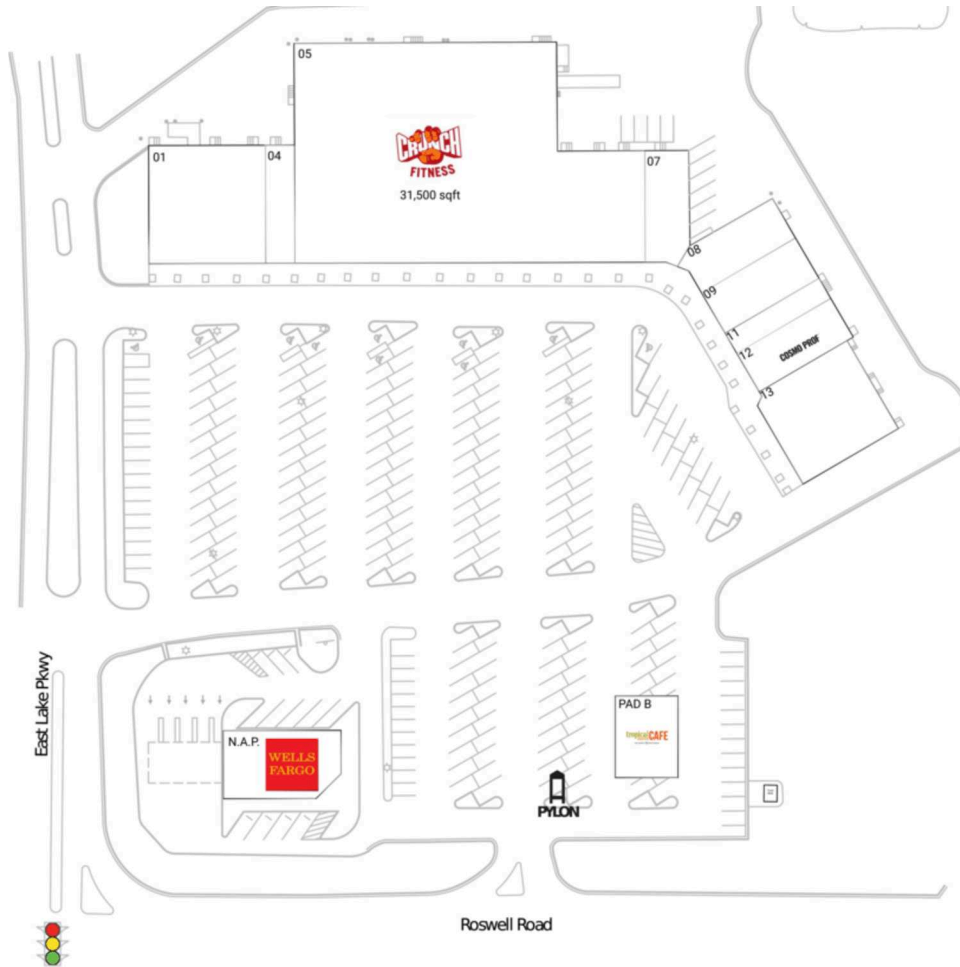

Eastlake Plaza

Atlanta-Sandy Springs-Roswell, GA

33.9704, -84.4895
2211 Roswell Road | Marietta, GA 30062

Current Retailers

ATM	Truist Bank	0 SF
N.A.P.	Wells Fargo	0 SF
PAD B	Tropical Smoothie Cafe	0 SF
01	DashMart	6,400 SF
04	JJ's Pizza	1,600 SF
05	Crunch Fitness	31,500 SF
07	Cajun Specialty Meats	2,250 SF
08	Cookie Nip Studio Kitchen	2,230 SF
09	Brazilian Aesthetic Center	2,400 SF
11	Pink Me Up Brazilian Nail Salon	1,200 SF
12	CosmoProf	2,296 SF
13	Atlanta Dance	5,100 SF